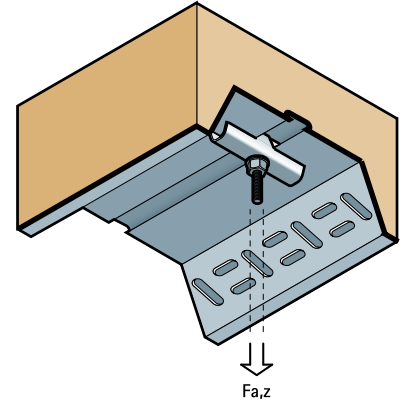

# Britclips® TR60 Deck Hanger

for composite flooring systems

(J 45 130)

## Features and benefits

- for fixing to SNO deck type TR60 and TR80
- material: steel
- zinc plated

Part No.	Code	R	$F_{a,z}$ (N)	Pack 1
EM58993010	LTR10	M10	1,000	50
<i>For use with static loads only.</i>				