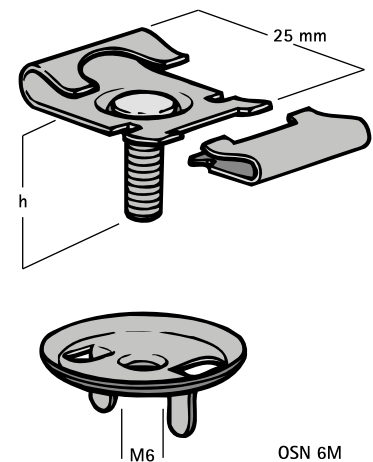

Britclips® T Bar Clip

for ceiling grid

(J 35 115)

Features and benefits

- twist on fixing
- for fixing to the ceiling grid
- with stud bolt M6 (length see table) for fixing of clamp, conduit junction box, etc.
- two-part adjustment, for fixing without damaging the grid
- spin nut included
- material: spring steel (type CS70)
- surface treatment: Delta-Tone 9000 (480 hours)

Part No.	Code	h (mm)	F _{a,z} (N)	Pack 1
EM56520627	AC1000	16	450	100
<i>For use with static loads only.</i>				

Complementary
starQuick® Clamp (Grey)