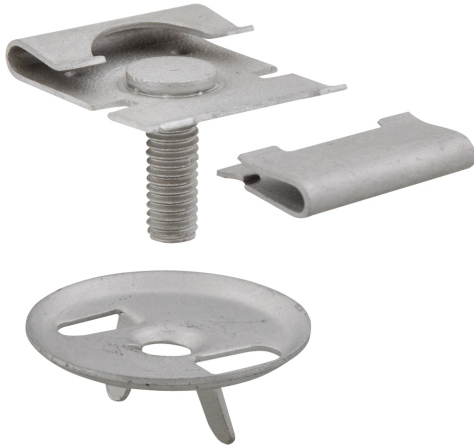

Britclips® T Bar Clip

for ceiling grid

(J 35 115)

Features and benefits

- twist on fixing
- for fixing to the ceiling grid
- with stud bolt M6 (length see table) for fixing of clamp, conduit junction box, etc.
- two-part adjustment, for fixing without damaging the grid
- spin nut included
- material: spring steel (type CS70)
- surface treatment: Delta-Tone 9000 (480 hours)

Part No.	Code	h (mm)	F _{a,z} (N)	Pack 1
EM56520627	AC1000	16	450	100
<i>For use with static loads only.</i>				

Complementary
starQuick® Clamp (Grey)