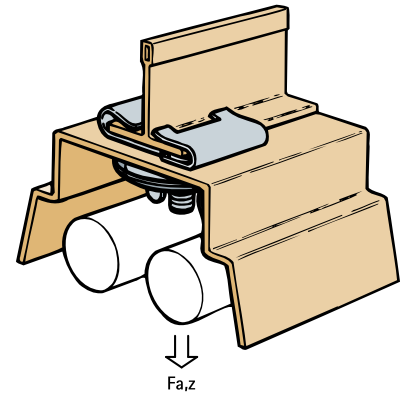

Britclips® T Bar Clip

for ceiling grid

(J 35 115)

Features and benefits

- twist on fixing
- for fixing to the ceiling grid
- with stud bolt M6 (length see table) for fixing of clamp, conduit junction box, etc.
- two-part adjustment, for fixing without damaging the grid
- spin nut included
- material: spring steel (type CS70)
- surface treatment: Delta-Tone 9000 (480 hours)

Part No.	Code	h (mm)	F _{a,z} (N)	Pack 1
EM56520627	AC1000	16	450	100
<i>For use with static loads only.</i>				

Complementary
starQuick® Clamp (Grey)