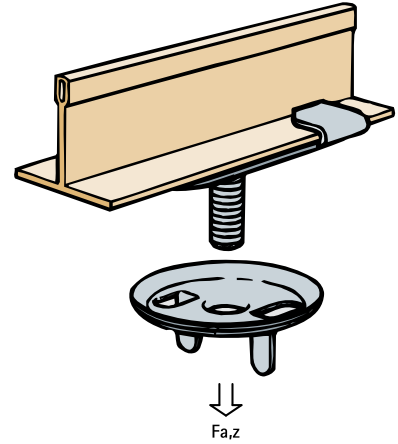

Britclips® T Bar / Twist On Clip (AC)

(J 35 105)

for ceiling grid 15 - 25 mm

Features and benefits

- twist on fixing
- for fixing to the ceiling grid
- with stud bolt M6 (length see table) for fixing of clamp, conduit junction box, etc.
- spin nut included
- material: spring steel (type CS70)
- surface treatment: Delta-Tone 9000 (480 hours)

Part No.	Code	G	B (mm)	F _{a,z} (N)	Pack 1
EM56521603	AC15	M6 x 16 mm	15	220	100
EM56521604	AC25	M6 x 16 mm	25	220	100
EP56521604	AC25	M6 x 16 mm	25	220	25

For use with static loads only.

Complementary
starQuick® Clamp (Grey)