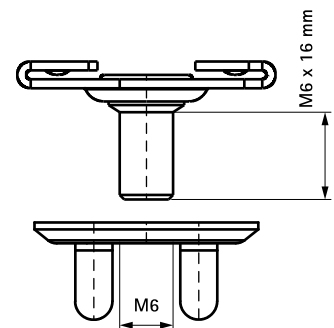

Britclips® T Bar / Twist On Clip (AC)

(J 35 105)

for ceiling grid 15 - 25 mm

Features and benefits

- twist on fixing
- for fixing to the ceiling grid
- with stud bolt M6 (length see table) for fixing of clamp, conduit junction box, etc.
- spin nut included
- material: spring steel (type CS70)
- surface treatment: Delta-Tone 9000 (480 hours)

Part No.	Code	G	B (mm)	F _{a,z} (N)	Pack 1
EM56521603	AC15	M6 x 16 mm	15	220	100
EM56521604	AC25	M6 x 16 mm	25	220	100
EP56521604	AC25	M6 x 16 mm	25	220	25

For use with static loads only.

Complementary
starQuick® Clamp (Grey)