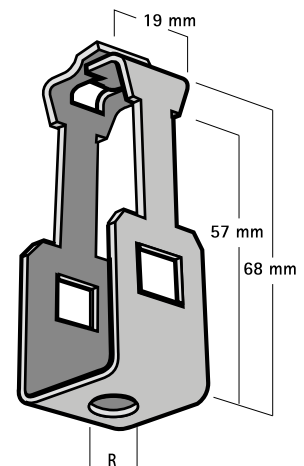

Britclips® Suspension Clip / Single Clip

for composite flooring systems

(J 45 105)

Features and benefits

- for fixing to composite flooring systems
- with thread connection or fixing hole for universal fixing
- material: spring steel (type CS70)
- surface treatment: Delta-Tone 9000 (480 hours)

Part No.	Code	R	F _{a,z} (N)	Pack 1
EM58420819	HOL3-8MT	M8	600	100
EM58421019	HOL3-10-MT	M10	600	100

For use with static loads only.

Complementary
Walraven Stud Bolt
Walraven Threaded Rod