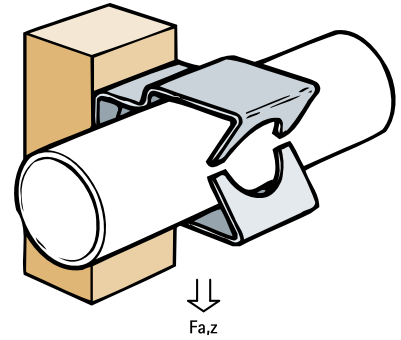

Britclips® Snap-in Conduit Clip

for all pipes \varnothing 20 - 32 mm

(J 50 130)

Features and benefits

- universally applicable
- snaps securely in position
- material: spring steel (type CS70)
- surface treatment: Delta-Tone 9000 (480 hours)

Part No.	Code	D (mm)	F _{a,z} (N)	Pack 1
EM59142000	CC500	20	110	100
EM59142500	CC750	25	110	100

For use with static loads only.