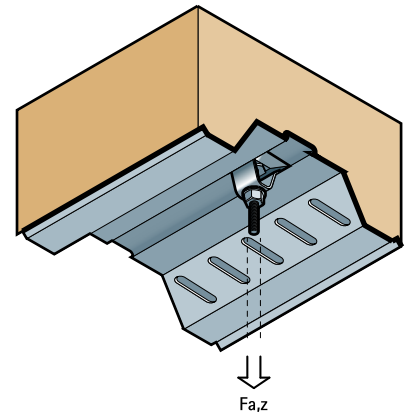

# Britclips® Multiwedge Deck Hanger

for ceilings

(J 30 125)

## Features and benefits

- for fixing to Ward Multideck 60 and Multideck 80
- zinc plated
- for providing threaded rod suspension

Part No.	Code	R	$F_{a,z}$ (N)	Pack 1
EM58992008	LMW8	M8	1,470	50
EM58992010	LMW10	M10	1,470	50

*For use with static loads only.  
Safe load dependent on thickness of roof sheet.*