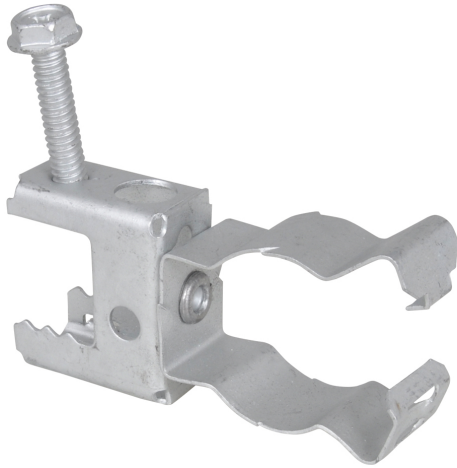

Britclips® Master Clamp / Side Mounted Locking Conduit Clip

(J 15 135)

for flange 2 - 17 mm

Features and benefits

- for a solid fixing to steel construction without the need for welding or drilling
- suitable for pipe or cable fixing
- conduit clip swivels 360°
- conduit clip with jaw locking (use pliers to lock)
- material: spring steel (type CS70)
- surface treatment: Delta-Tone 9000 (480 hours)

Part No.	Code	D (mm)	F _{a,z} (N)	Pack 1
EM53122417	CHL500V	20 - 22	450	50
EM53122517	CHL575V	20 - 25	450	50

For use with static loads only.