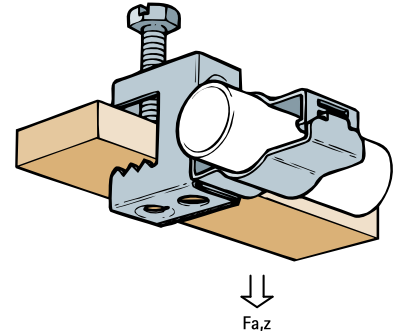

# Britclips® Master Clamp / Side Mounted Locking Conduit Clip

(J 15 135)

for flange 2 - 17 mm

## Features and benefits

- for a solid fixing to steel construction without the need for welding or drilling
- suitable for pipe or cable fixing
- conduit clip swivels 360°
- conduit clip with jaw locking (use pliers to lock)
- material: spring steel (type CS70)
- surface treatment: Delta-Tone 9000 (480 hours)

Part No.	Code	D (mm)	F <sub>a,z</sub> (N)	Pack 1
EM53122417	CHL500V	20 - 22	450	50
EM53122517	CHL575V	20 - 25	450	50

*For use with static loads only.*