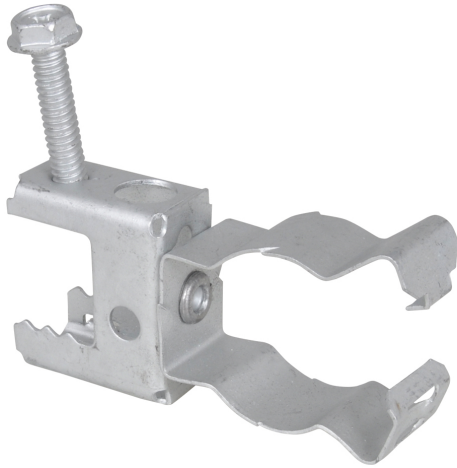

# Britclips® Master Clamp / Side Mounted Locking Conduit Clip

(J 15 135)

for flange 2 - 17 mm

## Features and benefits

- for a solid fixing to steel construction without the need for welding or drilling
- suitable for pipe or cable fixing
- conduit clip swivels 360°
- conduit clip with jaw locking (use pliers to lock)
- material: spring steel (type CS70)
- surface treatment: Delta-Tone 9000 (480 hours)

Part No.	Code	D (mm)	F <sub>a,z</sub> (N)	Pack 1
EM53122417	CHL500V	20 - 22	450	50
EM53122517	CHL575V	20 - 25	450	50

*For use with static loads only.*