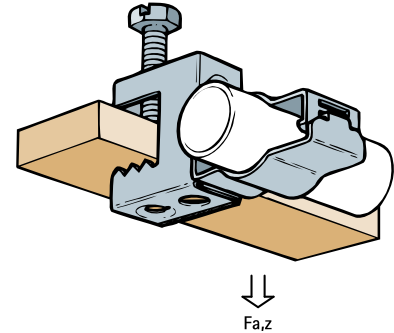

Britclips® Master Clamp / Side Mounted Locking Conduit Clip

(J 15 135)

for flange 2 - 17 mm

Features and benefits

- for a solid fixing to steel construction without the need for welding or drilling
- suitable for pipe or cable fixing
- conduit clip swivels 360°
- conduit clip with jaw locking (use pliers to lock)
- material: spring steel (type CS70)
- surface treatment: Delta-Tone 9000 (480 hours)

Part No.	Code	D (mm)	F _{a,z} (N)	Pack 1
EM53122417	CHL500V	20 - 22	450	50
EM53122517	CHL575V	20 - 25	450	50

For use with static loads only.