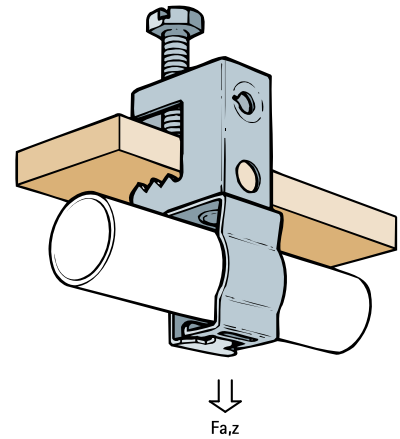

# Britclips® Master Clamp / Locking Conduit Clip Combination

(J 15 130)

for flange 2 - 17 mm

## Features and benefits

- for a solid fixing to steel construction without the need for welding or drilling
- suitable for pipe or cable fixing
- conduit clip swivels 360°
- conduit clip with jaw locking (use pliers to lock)
- material: spring steel (type CS70)
- surface treatment: Delta-Tone 9000 (480 hours)

Part No.	Code	D (mm)	F <sub>a,z</sub> (N)	Pack 1
EM53122418	CHL500	20 - 22	450	50
EM53122518	CHL575	20 - 25	450	50
EM53122618	CHL750	23 - 25	450	50

*For use with static loads only.*