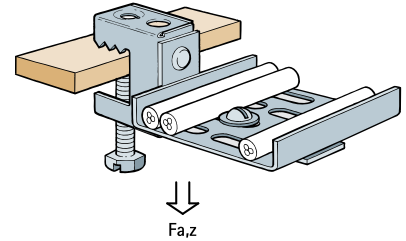

Britclips® Master Clamp / Light Duty Cable Tray Bracket

(J 15 125)

for flange 2 - 17 mm

Features and benefits

- for a solid fixing to steel construction without the need for welding or drilling
- for light duty cable trays
- material: Britclips® Master Clamps made of spring steel (type CS70); Britclips® Light Duty Cable Tray Bracket made of steel
- surface treatment: Delta-Tone 9000 (480 hours)

Part No.	Code	$F_{a,z}$ (N)	Pack 1
EM53920017	MC-CTB	150	100
<i>For use with static loads only.</i>			