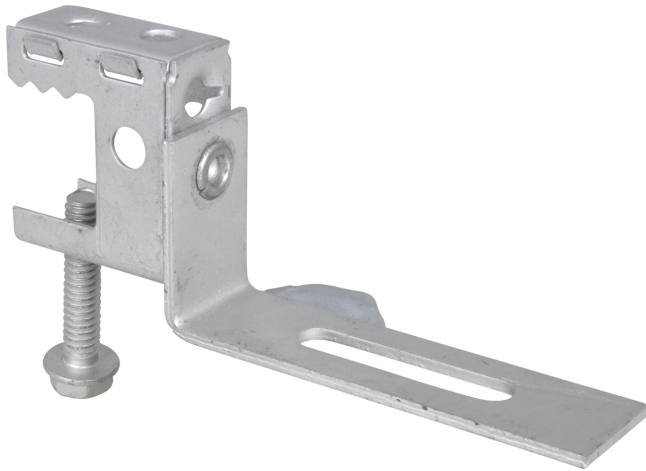

Britclips® Master Clamp / Light Duty Cable Tray Bracket

(J 15 125)

for flange 2 - 17 mm

Features and benefits

- for a solid fixing to steel construction without the need for welding or drilling
- for light duty cable trays
- material: Britclips® Master Clamps made of spring steel (type CS70); Britclips® Light Duty Cable Tray Bracket made of steel
- surface treatment: Delta-Tone 9000 (480 hours)

Part No.	Code	$F_{a,z}$ (N)	Pack 1
EM53920017	MC-CTB	150	100
<i>For use with static loads only.</i>			