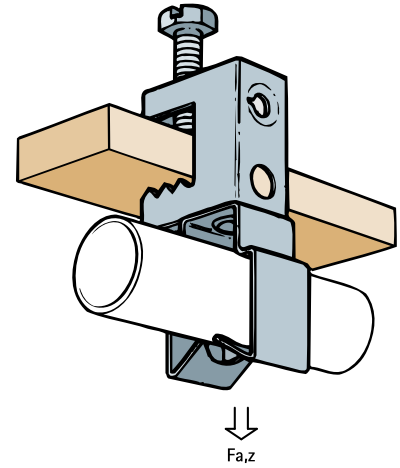

Britclips® Master Clamp / Conduit Combination

(J 15 110)

for flange 2 - 17 mm

Features and benefits

- for a solid fixing to steel construction without the need for welding or drilling
- various fixing possibilities to clamp (horizontal and vertical)
- conduit clip swivels 360°
- material: spring steel (type CS70)
- surface treatment: Delta-Tone 9000 (480 hours)

| Part No. | Code | D (mm) | F _{a,z} (N) | Pack 1 |
|--|-------|-----------|-------------------------|--------|
| EM53142518 | CH750 | 25 | 110 | 50 |
| <i>For use with static loads only.</i> | | | | |