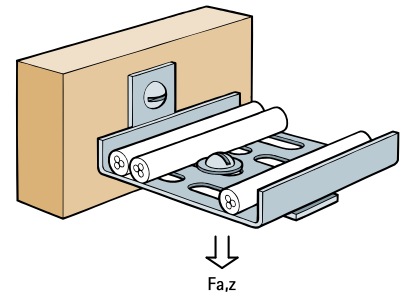

Britclips® Light Duty Cable Tray Support Bracket

(J 50 168)

Features and benefits

- versatile support
- for a variety of applications
- material: steel
- surface treatment: Delta-Tone 9000 (480 hours)

Part No.	Code	$F_{a,z}$ (N)	Pack 1
EM57950068	CTB	150	100
<i>For use with static loads only.</i>			