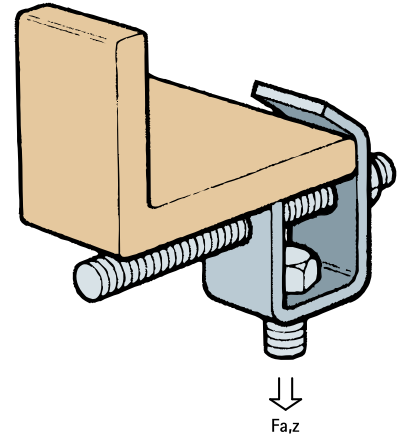

# Britclips® Heavy Duty Bracket System HH1

(J 55 110)

## Features and benefits

- material: mild steel
- surface treatment: Delta-Tone 9000 (480 hours)

Part No.	Code	$F_{a,z}$ (N)	Pack 1
6079000	HH1	3,000	50
<i>For use with static loads only.</i>			