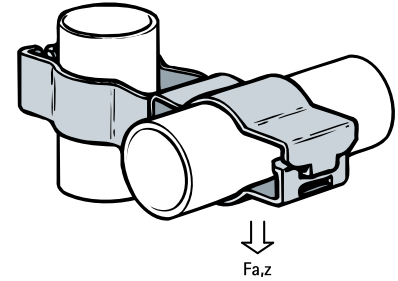

Britclips® Double Run Locking Conduit Mount

(J 50 134)

for all pipes Ø 12 - 40 mm

Features and benefits

- conduit clip swivels 360°
- material: spring steel (type CS70)
- conduit clip with jaw locking (use pliers to lock)
- surface treatment: Delta-Tone 9000 (480 hours)

Part No.	Code	D (mm)	d (mm)	F _{a,z} (N)	Pack 1
EM59122525	HLCC57-57	20 - 25	20 - 25	450	50
EM59122632	HLCC75-100	23 - 25	26 - 32	450	50

For use with static loads only.