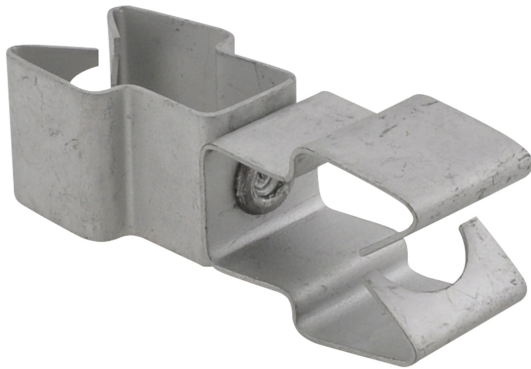

# Britclips® Double Run Conduit Mount

for all pipes 25 mm

(J 50 132)

## Features and benefits

- supports multi directional conduit
- conduit clip swivels 360°
- material: spring steel (type CS70)
- surface treatment: Delta-Tone 9000 (480 hours)

Part No.	Code	D (mm)	d (mm)	F <sub>a,z</sub> (N)	Pack 1
EM59142525	CC75-75	25	25	110	100
<i>For use with static loads only.</i>					