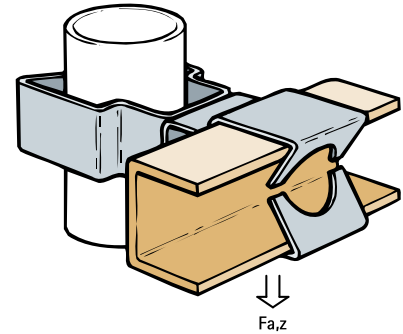

# Britclips® Double Run Conduit Mount

for all pipes 25 mm

(J 50 132)

## Features and benefits

- supports multi directional conduit
- conduit clip swivels 360°
- material: spring steel (type CS70)
- surface treatment: Delta-Tone 9000 (480 hours)

Part No.	Code	D (mm)	d (mm)	F <sub>a,z</sub> (N)	Pack 1
EM59142525	CC75-75	25	25	110	100
<i>For use with static loads only.</i>					