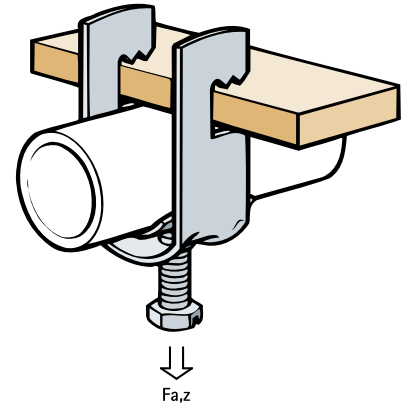

Britclips® Cable / Conduit Clamp

for all pipes Ø 16 - 64 mm

(J 50 140)

Features and benefits

- engages horizontal flanges
- supports services running at right angles to the supporting flange
- pre-galvanized

Part No.	Code	D (mm)	F _{a,z} (N)	Pack 1
EM55551222	GCCU22	16 - 22	1,000	50
EM55551228	GCCU28	22 - 28	1,000	50

For use with static loads only.