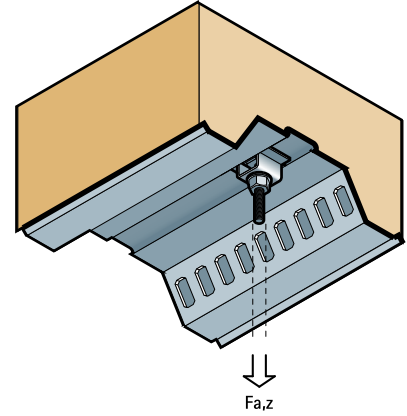

# Britclips® Alphawedge Deck Hanger

for ceilings

(J 30 130)

## Features and benefits

- for fixing to Richard Lee Ribdeck AL, Ribdeck E60 and Ribdeck 80
- zinc plated
- for providing threaded rod suspension

Part No.	Code	R	$F_{a,z}$ (N)	Pack 1
EM58991010	LAW10	M10	1,000	50
<i>For use with static loads only. Safe load dependent on thickness of roof sheet.</i>				