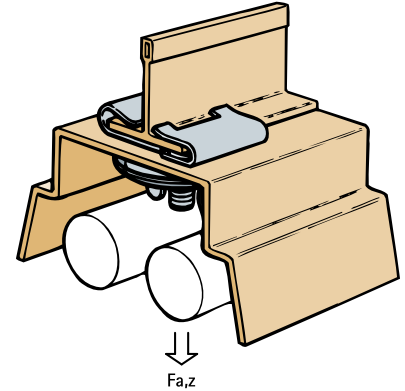

Britclips® T Bar Clip

for ceiling grid

(J 35 115)

Features and benefits

- twist on fixing
- for fixing to the ceiling grid
- with stud bolt M6 (length see table) for fixing of clamp, conduit junction box, etc.
- two-part adjustment, for fixing without damaging the grid
- spin nut included
- material: spring steel (type CS70)
- surface treatment: Delta-Tone 9000 (480 hours)

Part No.	Code	h (mm)	F _{a,z} (N)	Pack 1
EM 5652 0 627	AC1000	16	450	100
<i>For use with static loads only.</i>				

Complementary
BIS starQuick® Clamp (Grey)