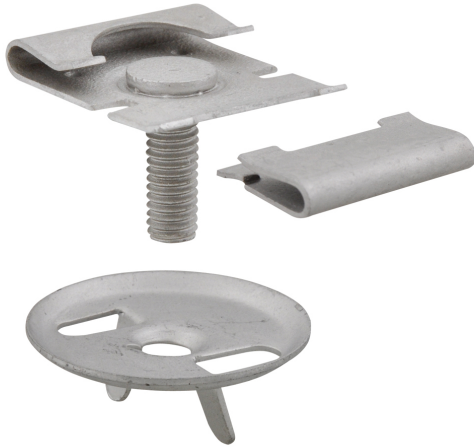

Britclips® T Bar Clip

for ceiling grid

(J 35 115)

Features and benefits

- twist on fixing
- for fixing to the ceiling grid
- with stud bolt M6 (length see table) for fixing of clamp, conduit junction box, etc.
- two-part adjustment, for fixing without damaging the grid
- spin nut included
- material: spring steel (type CS70)
- surface treatment: Delta-Tone 9000 (480 hours)

Part No.	Code	h (mm)	F _{a,z} (N)	Pack 1
EM 5652 0 627	AC1000	16	450	100
<i>For use with static loads only.</i>				

Complementary
BIS starQuick® Clamp (Grey)