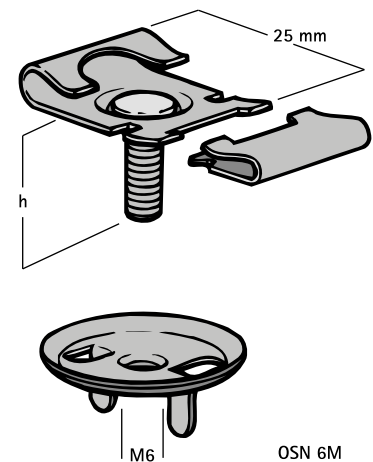

Britclips® T Bar Clip

for ceiling grid

(J 35 115)

Features and benefits

- twist on fixing
- for fixing to the ceiling grid
- with stud bolt M6 (length see table) for fixing of clamp, conduit junction box, etc.
- two-part adjustment, for fixing without damaging the grid
- spin nut included
- material: spring steel (type CS70)
- surface treatment: Delta-Tone 9000 (480 hours)

Part No.	Code	h (mm)	F _{a,z} (N)	Pack 1
EM 5652 0 627	AC1000	16	450	100
<i>For use with static loads only.</i>				

Complementary
BIS starQuick® Clamp (Grey)