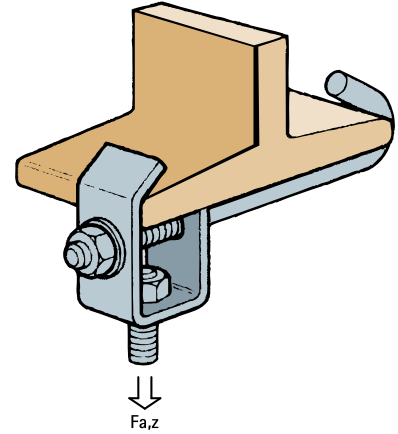

Britclips® Heavy Duty Bracket System HH103

(J 55 115)

Features and benefits

- material: mild steel
- surface treatment: Delta-Tone 9000 (480 hours)

Part No.	Code	L	F _{a,z} (N)	Pack 1
6079115	HH103/150	150 (mm) - beam width 125 mm	3,000	10
6079120	HH103/200	200 (mm) - beam width 175 mm	3,000	10

For use with static loads only.