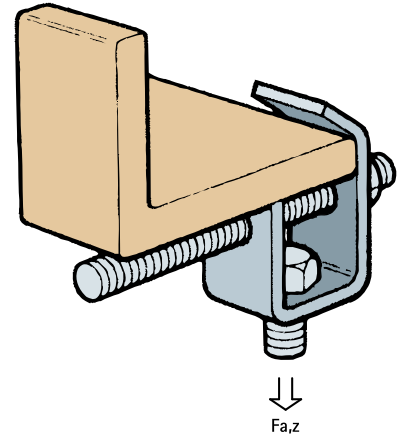

Britclips® Heavy Duty Bracket System HH1

(J 55 110)

Features and benefits

- material: mild steel
- surface treatment: Delta-Tone 9000 (480 hours)

Part No.	Code	$F_{a,z}$ (N)	Pack 1
607 9 000	HH1	3,000	50
<i>For use with static loads only.</i>			