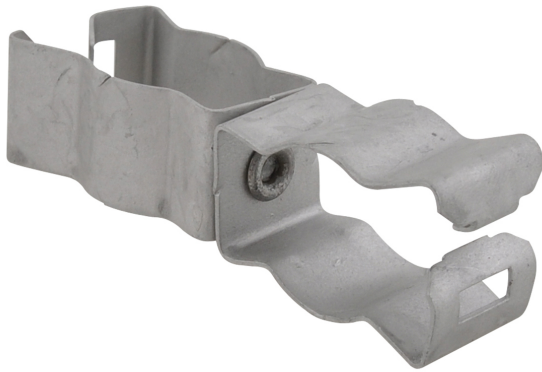

# Britclips® Double Run Locking Conduit Mount

(J 50 134)

for all pipes  $\varnothing$  12 - 40 mm

## Features and benefits

- conduit clip swivels 360°
- material: spring steel (type CS70)
- conduit clip with jaw locking (use pliers to lock)
- surface treatment: Delta-Tone 9000 (480 hours)

Part No.	Code	D (mm)	d (mm)	F <sub>a,z</sub> (N)	Pack 1
EM 5912 2 525	HLCC57-57	20 - 25	20 - 25	450	50
EM 5912 2 626	HLCC75-75	23 - 25	23 - 25	450	50
EM 5912 2 632	HLCC75-100	23 - 25	26 - 32	450	50