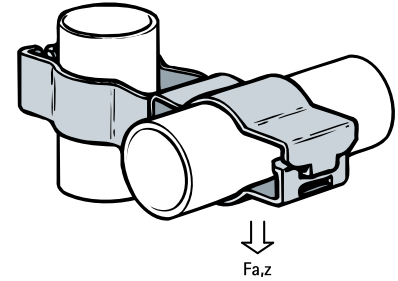

# Britclips® Double Run Locking Conduit Mount

(J 50 134)

for all pipes  $\varnothing$  12 - 40 mm

## Features and benefits

- conduit clip swivels 360°
- material: spring steel (type CS70)
- conduit clip with jaw locking (use pliers to lock)
- surface treatment: Delta-Tone 9000 (480 hours)

Part No.	Code	D (mm)	d (mm)	F <sub>a,z</sub> (N)	Pack 1
EM 5912 2 525	HLCC57-57	20 - 25	20 - 25	450	50
EM 5912 2 626	HLCC75-75	23 - 25	23 - 25	450	50
EM 5912 2 632	HLCC75-100	23 - 25	26 - 32	450	50