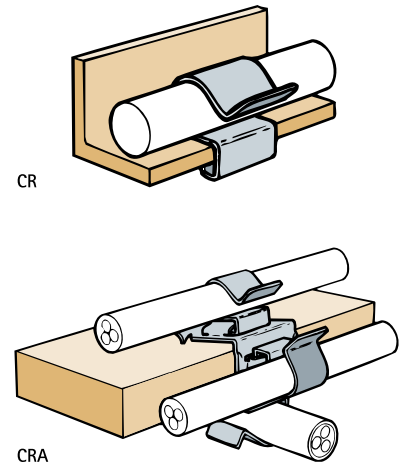

# Britclips® Cable Run Clip Flange 8-12 mm

(J 20 110)

for flange 8 - 20 mm

EX 5202 X XXX

EX 5202 0 020

## Features and benefits

- for quick fixing of cables
- Part No's EM/EP 5202 0 020: adaptor for fastening of maximum 3 cable run clips (type CR)
- Part No's EM/EP 52020020: adaptor for fastening of maximum 3 cable run clips (type CR)
- material: spring steel (type CS70)
- surface treatment: Delta-Tone 9000 (480 hours)

Part No.	Code	D (mm)	Model	A (mm)	Pack 1
EP52020712	CR86	6.0 - 7.0	-	8 - 12	25
EM52020912	CR87	7.0 - 9.0	-	8 - 12	100
EP52020912	CR87	7.0 - 9.0	-	8 - 12	25
EM52021112	CR810	10.0 - 11.0	-	8 - 12	100
EP52021112	CR810	10.0 - 11.0	-	8 - 12	25
EM52021412	CR812	12.0 - 14.0	-	8 - 12	100
EP52021412	CR812	12.0 - 14.0	-	8 - 12	25
EM52021812	CR815	15.0 - 18.0	-	8 - 12	100
EP52021812	CR815	15.0 - 18.0	-	8 - 12	25
EM52022412	CR819	19.0 - 24.0	-	8 - 12	100
EP52022412	CR819	19.0 - 24.0	-	8 - 12	25
EM52023012	CR825	25.0 - 30.0	-	8 - 12	100
EP52023012	CR825	25.0 - 30.0	-	8 - 12	25
EM52020020	CRA	0.0	Fits CR25 - CR225	12 - 20	100
EP52020020	CRA	0.0	Fits CR25 - CR225	12 - 20	25