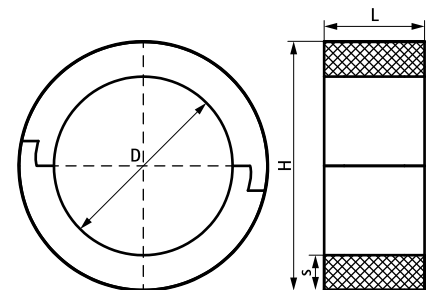

BISOFIX® PIR20

(D 03 50)

for insulated pipes 12.0 - 273.1 mm

Features and benefits

- for combination with rigid foam insulation
- cover joints with aluminium tape
- does not contain CFC, HCFC, formaldehyde or cadmium
- fire class B2
- PIR density for $D < 110\text{mm} = 80\text{kg/m}^3$
- PIR density for $D > 110\text{mm} = 120\text{kg/m}^3$
- thermal conductivity lambda (approx. value): 0.30 W/(mK)
- temperature range $-45\text{ }^\circ\text{C} - +105\text{ }^\circ\text{C}$

Part No.	D (mm)	D (")	DN	L	H (mm)	s (mm)	F _{az} (N)	Pack 1
I200000012	12.0	-	-	75 mm	52.0	20.0	120	25
I200000015	15.0 - 16.0	-	-	75 mm	55.0	20.0	160	25
I200000018	17.2 - 18.0	3/8	10	75 mm	58.0	20.0	170	25
I200000020	20.0	-	-	75 mm	60.0	20.0	180	25
I200000022	21.3 - 22.0	1/2	15	75 mm	62.0	20.0	180	25
I200000025	25.0	-	-	75 mm	65.0	20.0	190	25
I200000028	26.9 - 28.0	3/4	20	75 mm	68.0	20.0	200	25
I200000032	32.0	-	-	75 mm	72.0	20.0	210	25
I200000034	33.7 - 35.0	-	-	75 mm	75.0	20.0	220	25
I200000040	40.0	-	-	75 mm	80.0	20.0	260	25
I200000042	42.4	1 1/4	32	75 mm	82.4	20.0	280	25
I200000048	48.3	1 1/2	40	75 mm	88.3	20.0	300	25
I200000050	50.0	-	-	75 mm	90.0	20.0	310	25
I200000054	54.0	-	-	75 mm	94.0	20.0	320	25
I200000057	56.0 - 57.0	-	-	75 mm	97.0	20.0	330	25
I200000060	60.3	2	50	75 mm	100.3	20.0	340	25
I200000064	64.0	-	-	75 mm	104.0	20.0	350	25
I200000070	70.0	-	-	75 mm	110.0	20.0	370	25
I200000076	76.1	2 1/2	65	75 mm	116.1	20.0	390	25
I200000089	88.9	3	80	75 mm	128.9	20.0	430	25
I200000102	101.6	-	-	75 mm	141.6	20.0	450	25
I200000108	108.0	-	-	75 mm	148.0	20.0	500	25
I200000114	114.3	4	100	100 mm	154.3	20.0	1,110	15
I200000133	133.0	-	-	100 mm	173.0	20.0	1,360	5
I200000140	139.7	5	125	100 mm	179.7	20.0	1,410	5
I200000160	159.0 - 160.0	-	-	100 mm	200.0	20.0	1,520	5
I200000168	168.3	6	150	100 mm	208.3	20.0	1,570	5
I200000219	219.1	8	200	150 mm	259.1	20.0	1,620	2
I200000273	273.1	-	-	150 mm	313.0	20.0	1,670	2