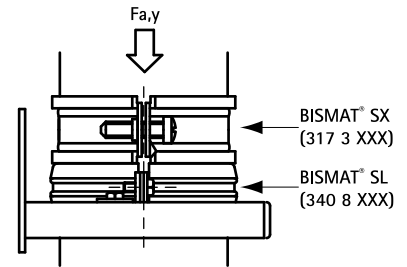

BISMAT[®] SX Socket Clamp

for stand pipes DN 70 - DN 200

(A 30 15)

Features and benefits

- two-screw clamp
- with quick locking system
- alternative for cast iron socket clamp or plastic drain pipes
- ideal for application in combination with BIS Stand pipe brackets (Part No. 4323XXX)
- material: steel
- zinc plated
- EPDM rubber lining, black
- age resistant lining
- sound insulating lining according DIN 4109

Part No.	D (mm)	DN	Type	B (mm)	H (mm)	b x s (mm)	F _{a,y} (N)	Pack 1
3173116	110	100	KA / GA	184	139	25 x 2.5	1,000	10

KA = Plastic drain pipe, GA = cast iron drain pipe