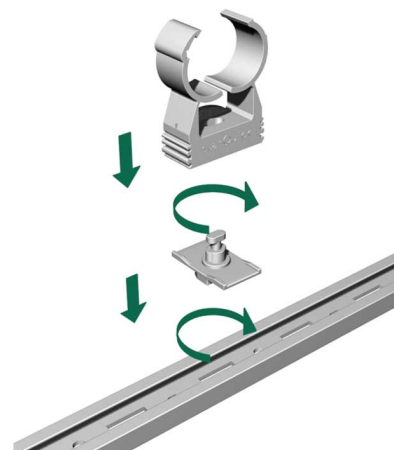

BIS starQuick® Rail Adaptor

(C 05 50)

accessories BIS starQuick® Rail

Features and benefits

- suitable for starQuick® Clamps up to SQ-32
- for fixing of a starQuick® Clamp (without nut) on a starQuick® Rail or on a Strut-Adaptor (Part No. 0854331)
- material: modified PA6 (polyamide), grey (according to RAL 7035)
- resistant to UV, ageing, oil and petrol
- no corrosion, recyclable, halogen free
- temperature resistance from approx. -40 °C to approx. +90 °C (constant); short to approx. +130 °C