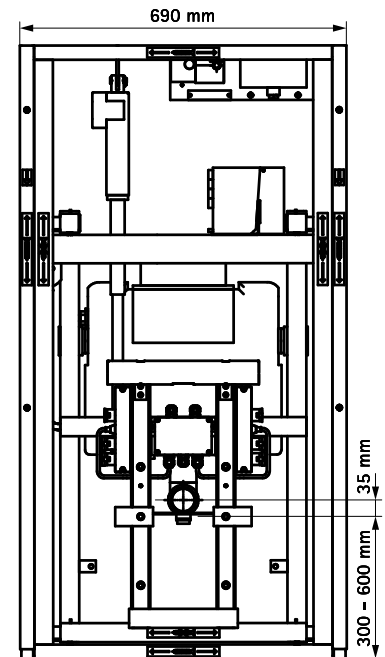

BIS Vario® WC DeLuxe 30

(W 13 20)

Features and benefits

- 30 cm electrical height adjustable WC-pre-wall system
- pre-wall component with Geberit flushing cistern
- especially suitable for clinical and care establishments as well as for multigenerational households
- seat height is easily electrically adjustable by 30 cm max
- easily upgradeable with hand rests and/or infra-red flushing system
- including basic frame with flush cistern, control panel (white), suspension frame with protective cover (white), electric motor with tumbler switch and drainage system
- Frame:
 - drainage system (vertical or horizontal)
 - flexible, lockable inflow hose 1/2"
 - fixing material, drill template, assembly instructions and operating instructions
 - remote control HB41 for electrical height adjustment (035 3 068)
- floor supports adjustable to a height of 230 mm
- wall support 70 mm adjustable in depth (from 250 - 320 mm)
- material: steel, epoxy coated
- Flushing cistern:
 - make: Geberit, type UP200
 - duo-flush technology, flushing volume 3/3 litre (standard), adjustable to 3/3-9 litre
 - front control
 - including control panel (white)
 - 10 years guarantee (25 year spare part availability)
- Optional extra's:
 - infra-red WC-control BIS Vario® WC Flush IR
 - foldable hand rests (stainless steel) (035 3 060)
 - foldable hand rests (stainless steel) with electrical height adjustment (035 3 065)

Part No.	Model	CE	Pack 1
0353125	Vertical	CE	1
0353126	Horizontal	CE	1

Complementary

- BIS Vario® WC Upgrade Set
- BIS Vario® WC Armrest Set
- BIS Vario® WC Paper Holder

Complementary

- BIS Vario® WC Handheld Control Holder