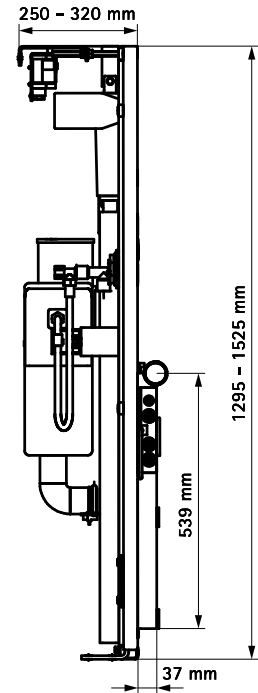

BIS Vario® WC DeLuxe 30

(W 13 20)

Features and benefits

- 30 cm electrical height adjustable WC-pre-wall system
- pre-wall component with Geberit flushing cistern
- especially suitable for clinical and care establishments as well as for multigenerational households
- seat height is easily electrically adjustable by 30 cm max
- easily upgradeable with hand rests and/or infra-red flushing system
- including basic frame with flush cistern, control panel (white), suspension frame with protective cover (white), electric motor with tumbler switch and drainage system
- Frame:
 - drainage system (vertical or horizontal)
 - flexible, lockable inflow hose 1/2"
 - fixing material, drill template, assembly instructions and operating instructions
 - remote control HB41 for electrical height adjustment (035 3 068)
- floor supports adjustable to a height of 230 mm
- wall support 70 mm adjustable in depth (from 250 - 320 mm)
- material: steel, epoxy coated
- Flushing cistern:
 - make: Geberit, type UP200
 - duo-flush technology, flushing volume 3/3 litre (standard), adjustable to 3/3-9 litre
 - front control
 - including control panel (white)
 - 10 years guarantee (25 year spare part availability)
- Optional extra's:
 - infra-red WC-control BIS Vario® WC Flush IR
 - foldable hand rests (stainless steel) (035 3 060)
 - foldable hand rests (stainless steel) with electrical height adjustment (035 3 065)

Part No.	Model	CE	Pack 1
0353125	Vertical	CE	1
0353126	Horizontal	CE	1

Complementary

- BIS Vario® WC Upgrade Set
- BIS Vario® WC Armrest Set
- BIS Vario® WC Paper Holder

Complementary

- BIS Vario® WC Handheld Control Holder