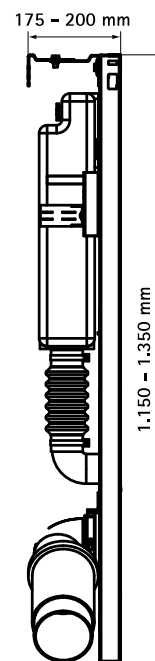

BIS Vario® WC Basic 10

(W 13 05)

Features and benefits

- 10 cm mechanical height adjustable WC-pre-wall system
- pre-wall component with Geberit flushing cistern
- especially suitable for clinical and care establishments as well as for multigenerational households
- height adjustable, even after installation and finishing
- Frame:
 - WC-connection kit DN 100
 - plastic cover plate, white
 - fixing material for wall and floor
 - drill template
- 100 mm adjustable (20 mm upwards, 80 mm downwards) with a ratchet spanner (not included)
- 200 mm in height adjustable floor supports
- 25 mm in depth adjustable wall supports
- loading capacity: 400 kg (tested in accordance with NF X41002, XPD12-208)
- material: steel, epoxy coated
- Flushing cistern:
 - make: Geberit, type UP320
 - duo-flush technology, flushing volume 3/6 litre (standard), adjustable to 4/7.5 litre
 - front control
 - water connection 1/2"
 - 10 years guarantee (25 year spare part availability)
- Optional extra's:
 - infra-red WC-control BISMAT® SanTec Flush
 - manual controls: Geberit Control plates 2-button flush technology: Samba, Bolero, Twist, Sigma50 or Sigma20 Start/Stop: Sigma, Bolero, Samba or Tango

Part No.	Model	Drainage (mm)	Pack 1
0352510	Universal	110	1

Complementary

BIS Vario® WC Armrest Set
 BIS Vario® WC Basic Bowl