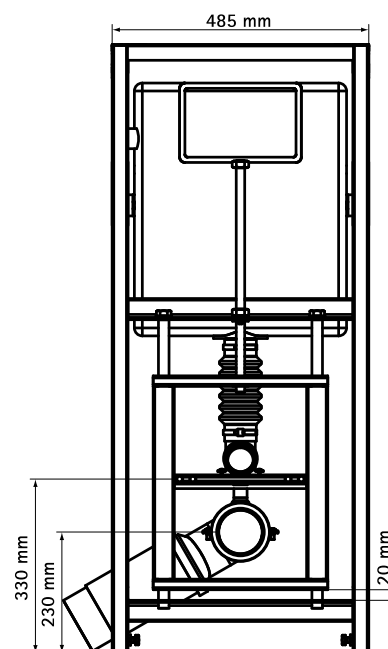

BIS Vario® WC Basic 10

(W 13 05)

Features and benefits

- 10 cm mechanical height adjustable WC-pre-wall system
- pre-wall component with Geberit flushing cistern
- especially suitable for clinical and care establishments as well as for multigenerational households
- height adjustable, even after installation and finishing
- Frame:
 - WC-connection kit DN 100
 - plastic cover plate, white
 - fixing material for wall and floor
 - drill template
- 100 mm adjustable (20 mm upwards, 80 mm downwards) with a ratchet spanner (not included)
- 200 mm in height adjustable floor supports
- 25 mm in depth adjustable wall supports
- loading capacity: 400 kg (tested in accordance with NF X41002, XPD12-208)
- material: steel, epoxy coated
- Flushing cistern:
 - make: Geberit, type UP320
 - duo-flush technology, flushing volume 3/6 litre (standard), adjustable to 4/7.5 litre
 - front control
 - water connection 1/2"
 - 10 years guarantee (25 year spare part availability)
- Optional extra's:
 - infra-red WC-control BISMAT® SanTec Flush
 - manual controls: Geberit Control plates 2-button flush technology: Samba, Bolero, Twist, Sigma50 or Sigma20 Start/Stop: Sigma, Bolero, Samba or Tango

Part No.	Model	Drainage (mm)	Pack 1
0352510	Universal	110	1

Complementary

BIS Vario® WC Armrest Set
 BIS Vario® WC Basic Bowl