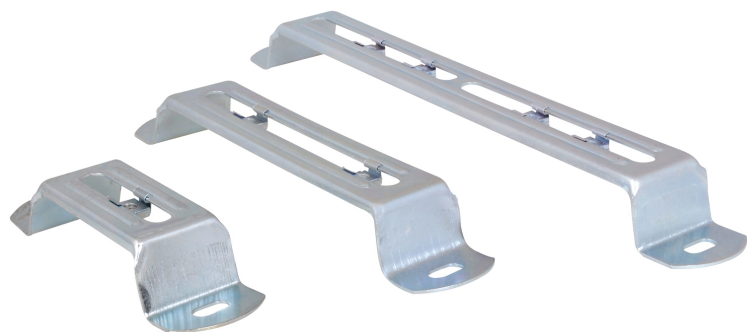

BIS Top Hat Bracket

(K 14 05)

Features and benefits

- stand-off bracket for cable trays
- adjustable captive nuts
- available in a range of sizes from 50 mm to 300 mm
- zinc plated

Part No.	Code	L	Pack 1
NE01TH000	NE-THB50	50 mm	400
NE02TH000	NE-THB75	75 mm	400
NE03TH000	NE-THB100	100 mm	400
NE04TH000	NE-THB150	150 mm	200
NE05TH000	NE-THB225	225 mm	80
NE06TH000	NE-THB300	300 mm	80