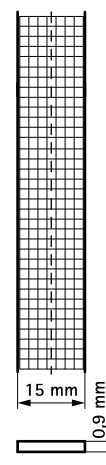

BIS Suspension Band – Loose

(K 05 15)

fixing of pipes and air ducts

Features and benefits

- material: PP (polypropylene)
- Part No. 0833015: in carton box
- Part No. 0833915: bundled
- tear load: ca. 2,500 N
- colour: traffic black
- UV-stabilized

Part No.	L	b x s (mm)	Pack 1	App.
0833915	15 m	15 x 0.9	10	roll
0833015	15 m	15 x 0.9	10	roll

Alternative

BIS Suspension Band - Plasticized