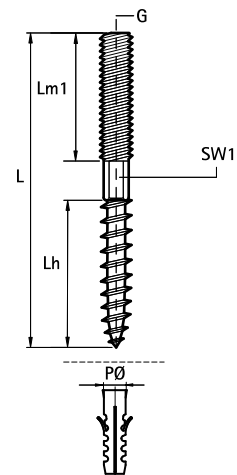

# BIS Stainless Steel Hanger Bolt

(M 75 05)

fixing to wall or ceiling

## Features and benefits

- material: stainless steel 1.4301 (AISI 304)

Part No.	G	L	Lh (mm)	Lm1 (mm)	PØ (mm)	Pack 1
6267805	M8	50 mm	23	27	10	100
6267810	M8	100 mm	50	40	10	100
6287006	M10	60 mm	20	40	12	100
6287012	M10	120 mm	50	40	12	50