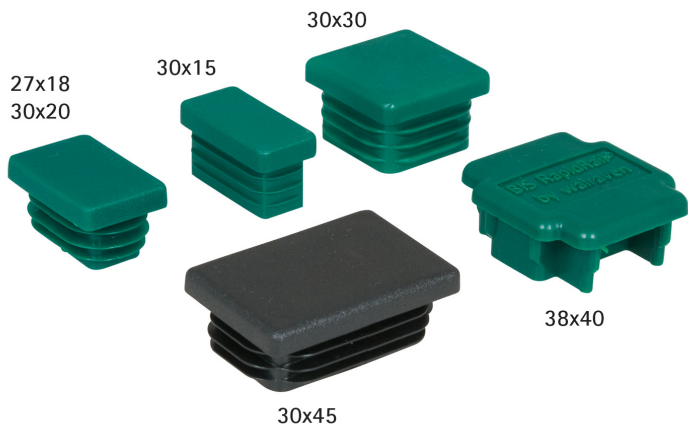

BIS Rail End Cap

finishing of BIS RapidRail®

(G 45 05)

Features and benefits

- for clean finishing of rail end, covers all burrs
- material: PE (polyethylene)
- easy to fix securely

Part No.	For Rail	Colour	Pack 1	Pack 2
6566000	27x18, 30x20	Green	50	250
6566001	30x15	Green	50	250
6566002	30x30	Green	25	250
6566035	38x40	Green	20	200

Complementary

Walraven RapidRail® Cantilever Arm
Walraven RapidRail® Fixing Rail