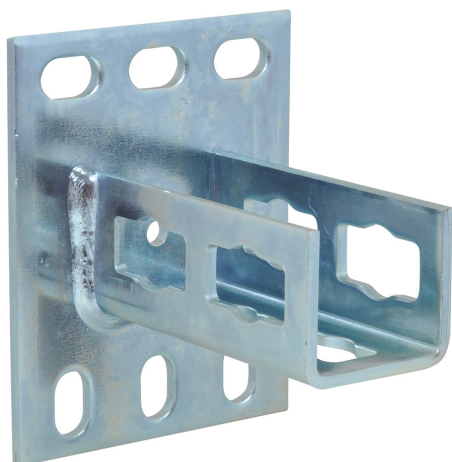

BIS PushStrut Wallplate

(H 29 28)

for easy installation of complex rail constructions

Features and benefits

- easily combined with all common Strut profiles
- stable connection of rails to the floor, ceiling or wall
- timesaving and flexible
- easy to remove and reusable
- material: steel
- zinc plated

Part No.	L	B (mm)	H (mm)	h (mm)	s (mm)	k (mm)	F _{a,z} (N)	Pack 1
6594035	113 mm	100	130	100	5.0	62	3,000	10

Complementary

Walraven RapidStrut® Fixing Rail (pg)
BIS PushStrut Button