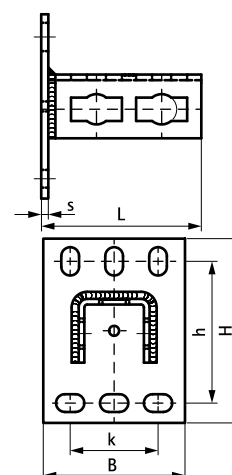

BIS PushStrut Wallplate

(H 29 28)

for easy installation of complex rail constructions

Features and benefits

- easily combined with all common Strut profiles
- stable connection of rails to the floor, ceiling or wall
- timesaving and flexible
- easy to remove and reusable
- material: steel
- zinc plated

Part No.	L	B (mm)	H (mm)	h (mm)	s (mm)	k (mm)	F _{a,z} (N)	Pack 1
6594035	113 mm	100	130	100	5.0	62	3,000	10

Complementary

Walraven RapidStrut® Fixing Rail (pg)
BIS PushStrut Button