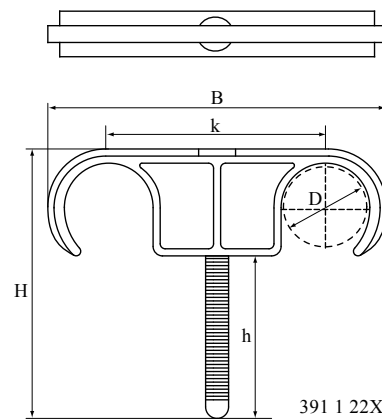

BIS Plug Clamp

for floor pipe 14 - 25 mm

391

(0 15 17)

391 1 02X

391 1 22X

Features and benefits

- to fix pipe-in-pipe pipes before casting top floor layer
- material: PA (polyamide)

Part No.	D (mm)	Model	B (mm)	H (mm)	k (mm)	Pack 1
3911020	14 - 20	Single	34	48	-	500
3911025	20 - 25	Single	47	60	-	500
3911220	14 - 20	Double	51	48	32	500
3911225	20 - 25	Double	77	60	46	250

391 1 02X