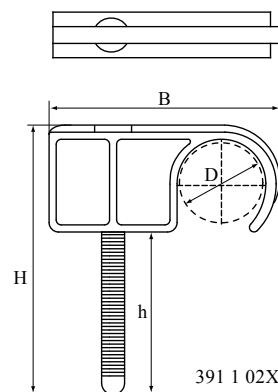

BIS Plug Clamp

for floor pipe 14 - 25 mm

391

(0 15 17)

391 1 02X

391 1 22X

Features and benefits

- to fix pipe-in-pipe pipes before casting top floor layer
- material: PA (polyamide)

Part No.	D (mm)	Model	B (mm)	H (mm)	k (mm)	Pack 1
3911020	14 - 20	Single	34	48	-	500
3911025	20 - 25	Single	47	60	-	500
3911220	14 - 20	Double	51	48	32	500
3911225	20 - 25	Double	77	60	46	250

391 1 02X