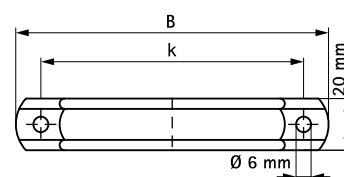

BIS PVC Saddle

for plastic pipes 25 - 125 mm

(C 35 05)

Features and benefits

- one-part saddle
- by design, the pipe is separated from underground
- material: hard PVC (polyvinylchloride), grey or white
- UV-stabilized

Part No.	D (mm)	B (mm)	H (mm)	k (mm)	Colour	F _{a,z} (N)	Pack 1
1800025	25	61	40	41	Grey (RAL 7001)	300	50
1800032	32	73	45	53	Grey (RAL 7001)	300	50
1800040	40	77	52	57	Grey (RAL 7001)	300	50
1800050	50	88	63	68	Grey (RAL 7001)	300	50
1800063	63	99	74	79	Grey (RAL 7001)	300	50
1800070	70	99	83	79	Grey (RAL 7001)	300	50
1800075	75	98	88	78	Grey (RAL 7001)	300	50
1800080	80	121	90	101	Grey (RAL 7001)	300	50
1800090	90	126	104	106	Grey (RAL 7001)	300	50
1800100	100	131	114	111	Grey (RAL 7001)	300	25
1800110	110	127	124	107	Grey (RAL 7001)	300	25
1800125	125	143	138	123	Grey (RAL 7001)	300	25