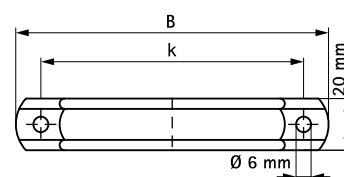

# BIS PVC Saddle

for plastic pipes 32 - 125 mm

(C 35 05)

## Features and benefits

- one-part saddle
- by design, the pipe is separated from underground
- material: hard PVC (polyvinylchloride), grey or white
- UV-stabilized

Part No.	D (mm)	B (mm)	H (mm)	k (mm)	Colour	F <sub>a,z</sub> (N)	Pack 1
1800032	32	73	45	53	Grey (RAL 7001)	300	50
1800040	40	77	52	57	Grey (RAL 7001)	300	50
1800050	50	88	63	68	Grey (RAL 7001)	300	50
1800063	63	99	74	79	Grey (RAL 7001)	300	50
1800070	70	99	83	79	Grey (RAL 7001)	300	50
1800075	75	98	88	78	Grey (RAL 7001)	300	50
1800080	80	121	90	101	Grey (RAL 7001)	300	50
1800090	90	126	104	106	Grey (RAL 7001)	300	50
1800100	100	131	114	111	Grey (RAL 7001)	300	25
1800110	110	127	124	107	Grey (RAL 7001)	300	25
1800125	125	143	138	123	Grey (RAL 7001)	300	25