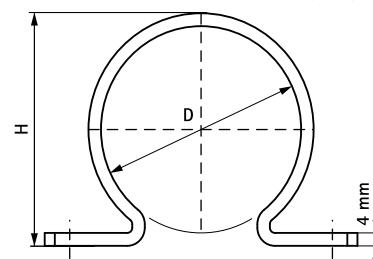

BIS PVC Saddle

for plastic pipes 25 - 125 mm

(C 35 05)

Features and benefits

- one-part saddle
- by design, the pipe is separated from underground
- material: hard PVC (polyvinylchloride), grey or white
- UV-stabilized

Part No.	D (mm)	B (mm)	H (mm)	k (mm)	Colour	F _{a,z} (N)	Pack 1
1800025	25	61	40	41	Grey (RAL 7001)	300	50
1800032	32	73	45	53	Grey (RAL 7001)	300	50
1800040	40	77	52	57	Grey (RAL 7001)	300	50
1800050	50	88	63	68	Grey (RAL 7001)	300	50
1800063	63	99	74	79	Grey (RAL 7001)	300	50
1800070	70	99	83	79	Grey (RAL 7001)	300	50
1800075	75	98	88	78	Grey (RAL 7001)	300	50
1800080	80	121	90	101	Grey (RAL 7001)	300	50
1800090	90	126	104	106	Grey (RAL 7001)	300	50
1800100	100	131	114	111	Grey (RAL 7001)	300	25
1800110	110	127	124	107	Grey (RAL 7001)	300	25
1800125	125	143	138	123	Grey (RAL 7001)	300	25