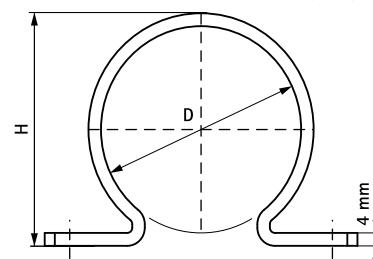

# BIS PVC Saddle

for plastic pipes 32 - 125 mm

(C 35 05)

## Features and benefits

- one-part saddle
- by design, the pipe is separated from underground
- material: hard PVC (polyvinylchloride), grey or white
- UV-stabilized

Part No.	D (mm)	B (mm)	H (mm)	k (mm)	Colour	F <sub>a,z</sub> (N)	Pack 1
1800032	32	73	45	53	Grey (RAL 7001)	300	50
1800040	40	77	52	57	Grey (RAL 7001)	300	50
1800050	50	88	63	68	Grey (RAL 7001)	300	50
1800063	63	99	74	79	Grey (RAL 7001)	300	50
1800070	70	99	83	79	Grey (RAL 7001)	300	50
1800075	75	98	88	78	Grey (RAL 7001)	300	50
1800080	80	121	90	101	Grey (RAL 7001)	300	50
1800090	90	126	104	106	Grey (RAL 7001)	300	50
1800100	100	131	114	111	Grey (RAL 7001)	300	25
1800110	110	127	124	107	Grey (RAL 7001)	300	25
1800125	125	143	138	123	Grey (RAL 7001)	300	25