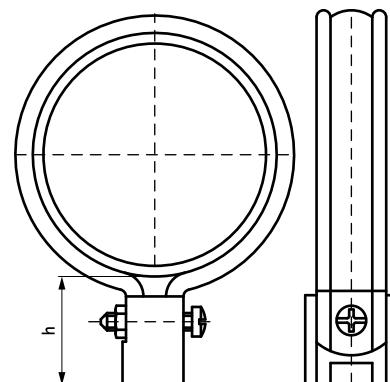

# BIS PVC Pipe Clamp (RWP)

(C 25 05)

for rain water pipes 70 - 100 mm

## Features and benefits

- one-part clamp
- for fixing of PVC rain water pipes
- locking screw and nut connected to band, which makes it impossible to lose screw
- material: hard PVC (polyvinylchloride)
- UV-stabilized

Part No.	D (mm)	B (mm)	H (mm)	h (mm)	b x s (mm)	Colour	F <sub>a,z</sub> (N)	Pack 1
1300070	70	79	97	min 29.5	20 x 4.0	Grey (RAL 7001)	700	25
1300080	80	89	107	min 29.5	20 x 4.0	Grey (RAL 7001)	700	25
1300100	100	109	127	min 29.5	20 x 4.0	Grey (RAL 7001)	700	25
1301080	80	89	107	min 29.5	20 x 4.0	White (RAL 9010)	700	25
1301100	100	109	127	min 29.5	20 x 4.0	White (RAL 9010)	700	25
1304070	70	79	97	min 29.5	20 x 4.0	Brown (RAL 8017)	700	25
1304080	80	89	107	min 29.5	20 x 4.0	Brown (RAL 8017)	700	25
1304100	100	108	127	min 29.5	20 x 4.0	Brown (RAL 8017)	700	25