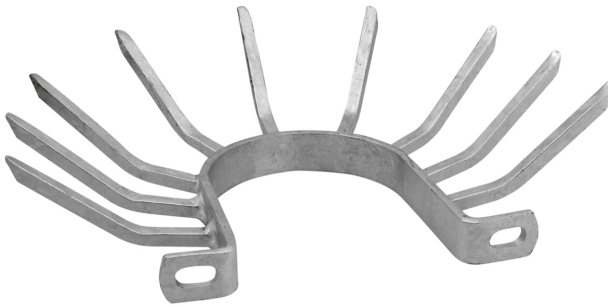

BIS Intruder Deterrent Clamp

(B 40 20)

deters climbing by using a rain water downpipe 110 mm

Features and benefits

- mounting per 2 clamps around the pipe
- material: steel
- hot dip galvanized
- (one clamp with claws pointed upwards, the other one with claws downwards)

Part No.	Pack 1
4191810	10