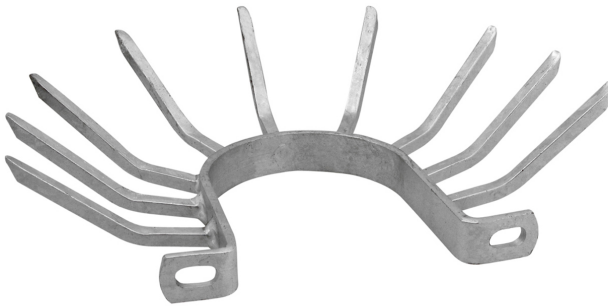

BIS Intruder Deterrent Clamp

deters climbing by using a rain water downpipe 110 mm

(B 40 20)

Features and benefits

- mounting per 2 clamps around the pipe
- material: steel
- hot dip galvanized
- (one clamp with claws pointed upwards, the other one with claws downwards)

Part No.	Pack 1
4191810	10