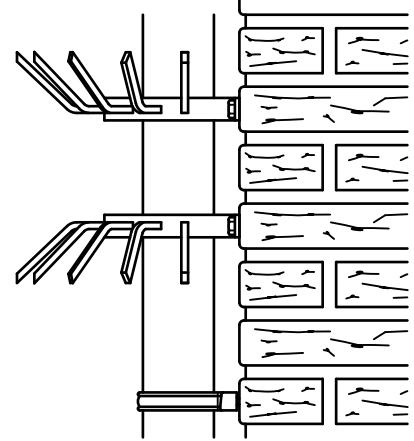

BIS Intruder Deterrent Clamp

deters climbing by using a rain water downpipe 110 mm

(B 40 20)

Features and benefits

- mounting per 2 clamps around the pipe
- material: steel
- hot dip galvanized
- (one clamp with claws pointed upwards, the other one with claws downwards)