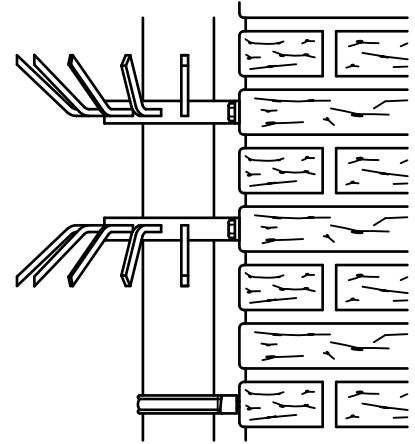

BIS Intruder Deterrent Clamp

(B 40 20)

deters climbing by using a rain water downpipe 110 mm

Features and benefits

- mounting per 2 clamps around the pipe
- material: steel
- hot dip galvanized
- (one clamp with claws pointed upwards, the other one with claws downwards)