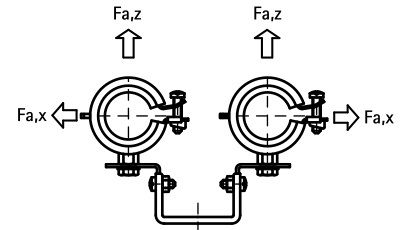

# BIS Duplo KSB1

for metal heating pipes 15 - 35 mm

(A 15 15)

## Features and benefits

- two clamps on connection bracket
- clamp with quick locking system, type KSB
- for fixing of two pipes
- bracket reinforced for extra strength
- centre distance and distance between wall and clamp adjustable
- material: steel
- zinc plated
- noise insulating lining, EPDM rubber, black
- age resistant lining
- sound insulating lining according DIN 4109

Part No.	D (mm)	D (")	DN	B1 (mm)	H1 (mm)	h1 (mm)	s (mm)	b x s (mm)	F <sub>a,z</sub> (N)	F <sub>a,x</sub> (N)	Pack 1
3393218	15 - 18	3/8	10	142 - 165	82 - 94	67 - 79	2.0	20 x 2.0	210	110	25
3393223	20 - 23	1/2	15	142 - 177	93 - 105	70 - 82	2.0	20 x 2.0	210	110	25
3393228	25 - 28	3/4	20	150 - 180	96 - 108	73 - 85	2.0	20 x 2.0	210	110	25
3393235	32 - 35	1	25	152 - 188	100 - 112	77 - 89	2.0	20 x 2.0	210	110	25