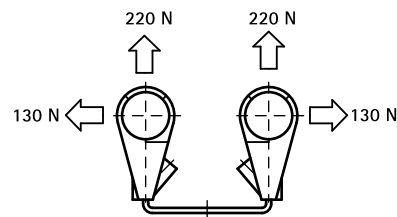

# BIS Duplo KS

for metal pipes 15 - 22 mm

(C 10 55)

## Features and benefits

- two clamps on connection bracket
- clamps can be repositioned when open or closed - only fixed when finally secured
- plastic clamp prevents noises which arise from expansion or contraction of the pipe
- adjustable distance between pipe and wall
- locking screw connected to band, which makes it impossible to lose screw
- material: connection bracket made of steel; connector made of PP (polypropylene)
- fire class B2
- recyclable, resistant to UV and ageing
- zinc plated
- temperature resistance from approx. -30 °C to approx. +90 °C (constant); short to approx. +110 °C

Part No.	D (mm)	D (°)	DN	B (mm)	H1 (mm)	h1 (mm)	Colour	F <sub>a,z</sub> (N)	F <sub>a,x</sub> (N)	Pack 1
3225015	15	-	-	82	57 - 69	45 - 57	White (RAL 9018)	220	130	50
3225022	22	1/2	15	89	64 - 76	49 - 61	White (RAL 9018)	220	130	50