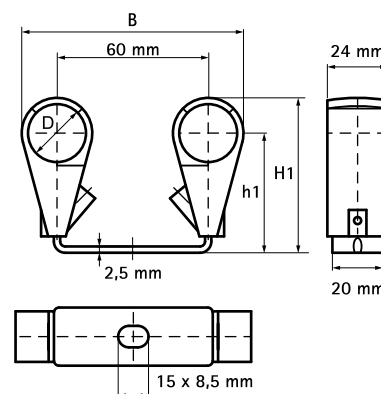

# BIS Duplo KS

for metal pipes 15 - 22 mm

(C 10 55)

## Features and benefits

- two clamps on connection bracket
- clamps can be repositioned when open or closed - only fixed when finally secured
- plastic clamp prevents noises which arise from expansion or contraction of the pipe
- adjustable distance between pipe and wall
- locking screw connected to band, which makes it impossible to lose screw
- material: connection bracket made of steel; connector made of PP (polypropylene)
- fire class B2
- recyclable, resistant to UV and ageing
- zinc plated
- temperature resistance from approx. -30 °C to approx. +90 °C (constant); short to approx. +110 °C

Part No.	D (mm)	D (°)	DN	B (mm)	H1 (mm)	h1 (mm)	Colour	F <sub>a,z</sub> (N)	F <sub>a,x</sub> (N)	Pack 1
3225015	15	-	-	82	57 - 69	45 - 57	White (RAL 9018)	220	130	50
3225022	22	1/2	15	89	64 - 76	49 - 61	White (RAL 9018)	220	130	50