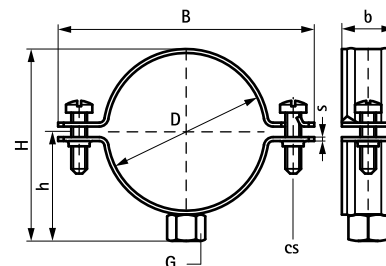

RAL¹ = tested, certified and monitored by a third party according to RAL-GZ 655/B.

For detailed technical information about our RAL marked products, please see the RAL datasheet in our web catalogue.