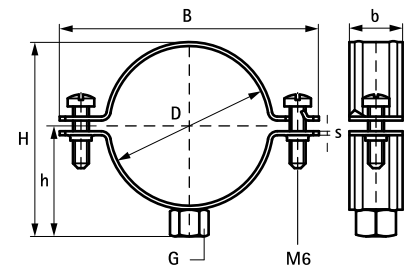

BIS Aluminium Clamp for Spiral Ducts

(F 15 15)

for spiral ducts \varnothing 80 - 300 mm

M8

Features and benefits

- two-screw clamp
- with quick locking system
- material: aluminium 3.0255

Part No.	D (mm)	G	B (mm)	H (mm)	h (mm)	b x s (mm)	F _{a,z} (N)	Pack 1
4120080	80	M8	127	99	54	25 x 1.5	850	25
4120090	90	M8	137	109	59	25 x 1.5	850	25
4120100	100	M8	147	119	64	25 x 1.5	850	25
4120110	110	M8	158	131	70	25 x 1.5	850	25
4120130	130	M8	177	149	79	25 x 1.5	850	25
4120150	150	M8	197	169	89	25 x 1.5	850	25
4120180	180	M8	227	199	104	25 x 1.5	850	25
4120200	200	M8	247	219	114	25 x 1.5	850	25

Other dimensions on request.

Complementary

Walraven RapidRail® Fixing System
 Walraven Fixing Accessories
 Walraven Fastenings