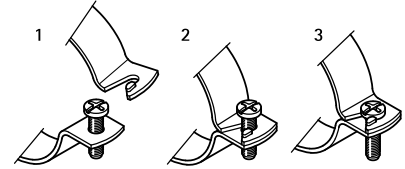

BIS Aluminium Clamp for Spiral Ducts

(F 15 15)

for spiral ducts \varnothing 80 - 300 mm

M8

Features and benefits

- two-screw clamp
- with quick locking system
- material: aluminium 3.0255

Part No.	D (mm)	G	B (mm)	H (mm)	h (mm)	b x s (mm)	F _{a,z} (N)	Pack 1
4120080	80	M8	127	99	54	25 x 1.5	850	25
4120090	90	M8	137	109	59	25 x 1.5	850	25
4120100	100	M8	147	119	64	25 x 1.5	850	25
4120110	110	M8	158	131	70	25 x 1.5	850	25
4120130	130	M8	177	149	79	25 x 1.5	850	25
4120150	150	M8	197	169	89	25 x 1.5	850	25
4120180	180	M8	227	199	104	25 x 1.5	850	25
4120200	200	M8	247	219	114	25 x 1.5	850	25

Other dimensions on request.

Complementary

Walraven RapidRail® Fixing System
 Walraven Fixing Accessories
 Walraven Fastenings