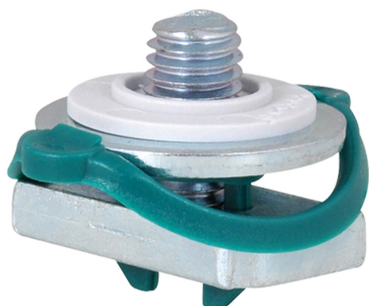

starQuick® Hammerfix

accessories BIS starQuick® Pipe Clamps with Nut

(C 05 80)

Features and Benefits

- Part No. 0854338: for fixing of a BIS starQuick® Clamp on steel rail with a 15 mm slot (e.g. 27x18, 30x15, 30x20, 30x30, 30x45)
- material: metal parts made of steel 1.0332; spring(s) made of POM (polyoxymethylene), green
- zinc plated

Part No.	G	For Rail	Pack 1	Pack 2
0854338	M8	27x18, 30x15, 30x20, 30x30, 30x45, 38x40	50	600