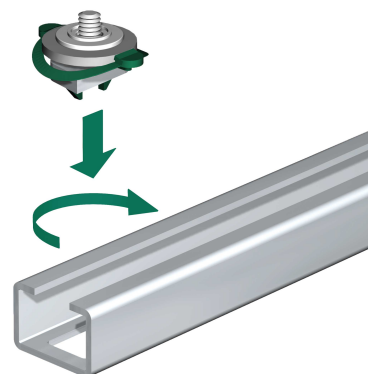

starQuick® Hammerfix

accessories BIS starQuick® Pipe Clamps with Nut

(C 05 80)

Features and Benefits

- Part No. 0854338: for fixing of a BIS starQuick® Clamp on steel rail with a 15 mm slot (e.g. 27x18, 30x15, 30x20, 30x30, 30x45)
- material: metal parts made of steel 1.0332; spring(s) made of POM (polyoxymethylene), green
- zinc plated

Part No.	G	For Rail	Pack 1	Pack 2
0854338	M8	27x18, 30x15, 30x20, 30x30, 30x45, 38x40	50	600