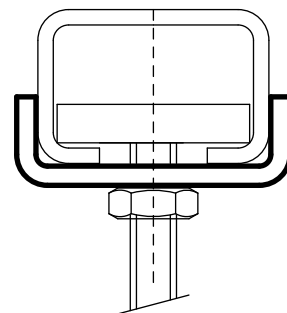

Walraven Washer (U-shaped)

(G 30 85)

fixing to Walraven RapidRail®

Features and Benefits

- U-shaped washer
- U-shaped for extra stability
- Part No. 65350XX: suitable for 27x18
- Part No. 65351XX: suitable for 30x15, 30x20, 30x30, 30x45, 38x40
- pre-galvanized
- material: steel

Part No.	L	B	H	d1	For Rail	Pack 1	Pack 2
		(mm)	(mm)	(mm)			
6535008	25 mm	28.0	10.5	Ø 9.0	27x18	50	250
6535010	25 mm	28.0	10.5	Ø 11.0	27x18	50	250
6535109	25 mm	30.5	9.0	Ø 9.0	30x15, 30x20, 30x30, 30x45, 38x40	50	250
6535110	25 mm	30.5	9.0	Ø 10.5	30x15, 30x20, 30x30, 30x45, 38x40	50	250
6535112	25 mm	30.5	9.0	Ø 12.5	30x15, 30x20, 30x30, 30x45, 38x40	50	250