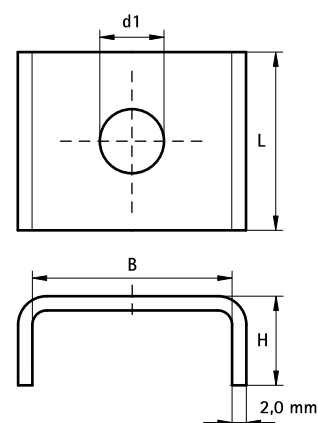

# Walraven Washer (U-shaped)

(G 30 85)

fixing to Walraven RapidRail®

## Features and Benefits

- U-shaped washer
- U-shaped for extra stability
- Part No. 65350XX: suitable for 27x18
- Part No. 65351XX: suitable for 30x15, 30x20, 30x30, 30x45, 38x40
- pre-galvanized
- material: steel

| Part No. | L     | B    | H    | d1     | For Rail                          | Pack 1 | Pack 2 |
|----------|-------|------|------|--------|-----------------------------------|--------|--------|
|          |       | (mm) | (mm) | (mm)   |                                   |        |        |
| 6535008  | 25 mm | 28.0 | 10.5 | Ø 9.0  | 27x18                             | 50     | 250    |
| 6535010  | 25 mm | 28.0 | 10.5 | Ø 11.0 | 27x18                             | 50     | 250    |
| 6535109  | 25 mm | 30.5 | 9.0  | Ø 9.0  | 30x15, 30x20, 30x30, 30x45, 38x40 | 50     | 250    |
| 6535110  | 25 mm | 30.5 | 9.0  | Ø 10.5 | 30x15, 30x20, 30x30, 30x45, 38x40 | 50     | 250    |
| 6535112  | 25 mm | 30.5 | 9.0  | Ø 12.5 | 30x15, 30x20, 30x30, 30x45, 38x40 | 50     | 250    |