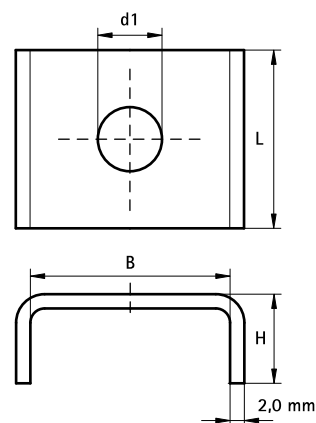

Walraven Washer (U-shaped)

(G 30 85)

fixing to Walraven RapidRail®

Features and Benefits

- U-shaped washer
- U-shaped for extra stability
- Part No. 65350XX: suitable for 27x18
- Part No. 65351XX: suitable for 30x15, 30x20, 30x30, 30x45, 38x40
- pre-galvanized
- material: steel

Part No.	L	B	H	d1	For Rail	Pack 1	Pack 2
		(mm)	(mm)	(mm)			
6535008	25 mm	28.0	10.5	Ø 9.0	27x18	50	250
6535010	25 mm	28.0	10.5	Ø 11.0	27x18	50	250
6535109	25 mm	30.5	9.0	Ø 9.0	30x15, 30x20, 30x30, 30x45, 38x40	50	250
6535110	25 mm	30.5	9.0	Ø 10.5	30x15, 30x20, 30x30, 30x45, 38x40	50	250
6535112	25 mm	30.5	9.0	Ø 12.5	30x15, 30x20, 30x30, 30x45, 38x40	50	250