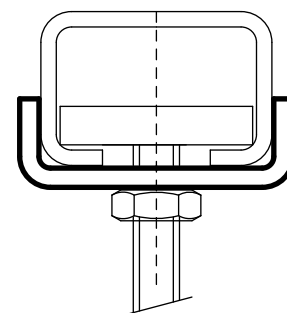

# Walraven Washer (U-shaped)

(G 30 85)

fixing to Walraven RapidRail®

## Features and Benefits

- U-shaped washer
- U-shaped for extra stability
- Part No. 65350XX: suitable for 27x18
- Part No. 65351XX: suitable for 30x15, 30x20, 30x30, 30x45, 38x40
- pre-galvanized
- material: steel

| Part No. | L     | B    | H    | d1     | For Rail                          | Pack 1 | Pack 2 |
|----------|-------|------|------|--------|-----------------------------------|--------|--------|
|          |       | (mm) | (mm) | (mm)   |                                   |        |        |
| 6535008  | 25 mm | 28.0 | 10.5 | Ø 9.0  | 27x18                             | 50     | 250    |
| 6535010  | 25 mm | 28.0 | 10.5 | Ø 11.0 | 27x18                             | 50     | 250    |
| 6535109  | 25 mm | 30.5 | 9.0  | Ø 9.0  | 30x15, 30x20, 30x30, 30x45, 38x40 | 50     | 250    |
| 6535110  | 25 mm | 30.5 | 9.0  | Ø 10.5 | 30x15, 30x20, 30x30, 30x45, 38x40 | 50     | 250    |
| 6535112  | 25 mm | 30.5 | 9.0  | Ø 12.5 | 30x15, 30x20, 30x30, 30x45, 38x40 | 50     | 250    |