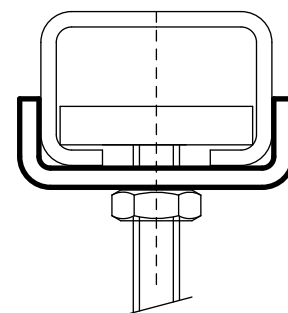

# Walraven Washer (U-shaped) – 50x40

(G 30 90)

fixing to rail 50x40

## Features and Benefits

- U-shaped washer
- U-shaped for extra stability
- pre-galvanized
- material: steel

Part No.	L	B (mm)	H (mm)	For Rail	Pack 1
6535312	70 mm	51	19.0	50x40	50