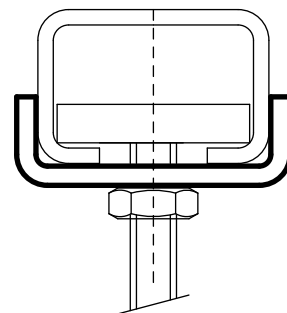

Walraven Washer (U-shaped) – 50x40

(G 30 90)

fixing to rail 50x40

Features and Benefits

- U-shaped washer
- U-shaped for extra stability
- pre-galvanized
- material: steel

Part No.	L	B (mm)	H (mm)	For Rail	Pack 1
6535312	70 mm	51	19.0	50x40	50