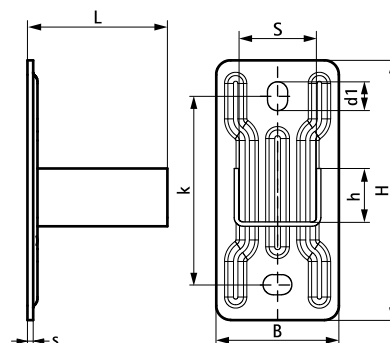

Walraven Wall Plate – 50x40

(G 15 20)

fixing to wall

Features and Benefits

- flexible base plate for rails
- slots at 90° to each other to simplify fixing
- with pre-assembled slide nuts
- material: steel
- zinc plated

Part No.	L	B	H	h	s	d1	S	k	For Rail	Pack 1
		(mm)	(mm)	(mm)	(mm)	(mm)	(mm)	(mm)		
6613300	97 mm	85	180	40	4	20 x 14	54	115	50x40	10

Complementary
Walraven Fixing Rail – 50x40