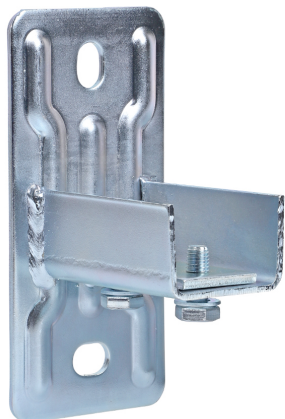

Walraven Wall Plate – 50x40

(G 15 20)

fixing to wall

Features and Benefits

- flexible base plate for rails
- slots at 90° to each other to simplify fixing
- with pre-assembled slide nuts
- material: steel
- zinc plated

Part No.	L	B	H	h	s	d1	S	k	For Rail	Pack 1
		(mm)	(mm)	(mm)	(mm)	(mm)	(mm)	(mm)		
6613300	97 mm	85	180	40	4	20 x 14	54	115	50x40	10