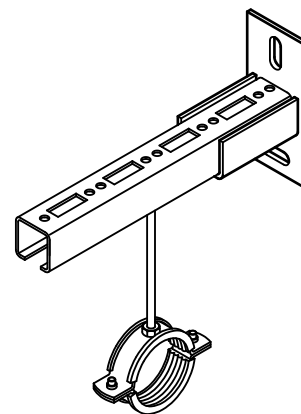

Walraven Wall Plate – 50x40

(G 15 20)

fixing to wall

Features and Benefits

- flexible base plate for rails
- slots at 90° to each other to simplify fixing
- with pre-assembled slide nuts
- material: steel
- zinc plated

Part No.	L	B	H	h	s	d1	S	k	For Rail	Pack 1
		(mm)	(mm)	(mm)	(mm)	(mm)	(mm)	(mm)		
6613300	97 mm	85	180	40	4	20 x 14	54	115	50x40	10