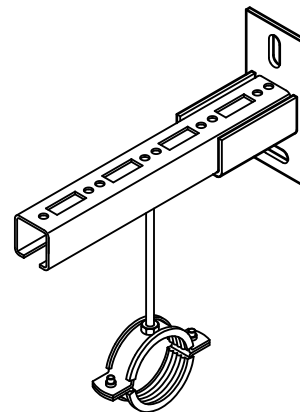

Walraven Wall Plate – 50x40

(G 15 20)

fixing to wall

Features and Benefits

- flexible base plate for rails
- slots at 90° to each other to simplify fixing
- with pre-assembled slide nuts
- material: steel
- zinc plated

Part No.	L	B	H	h	s	d1	S	k	For Rail	Pack 1
		(mm)	(mm)	(mm)	(mm)	(mm)	(mm)	(mm)		
6613300	97 mm	85	180	40	4	20 x 14	54	115	50x40	10

Complementary
Walraven Fixing Rail – 50x40