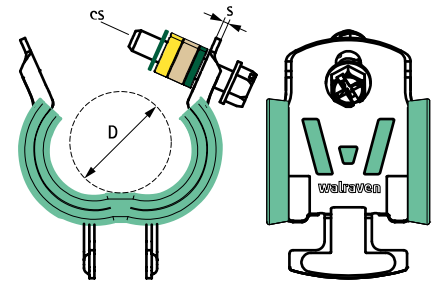

Walraven W5000 Cushion Clamp

(H 32 210)

to be used for plastic pipe applications 12 - 63 mm

Features and Benefits

- the new alternative to the Cushion Clamp
- removable spacer washers allow the sliding or gripping of the pipe within the clamp
- one-piece design - no loose parts
- easier, faster, safer - installs with one hand
- 3-way screw head - Phillips, flat and hex
- W Series Clamps are boxed for easy handling - no more bags
- material: steel 1.0242
- surface treatment: high grade Zn-Mg based coating (600 hours salt spray)
- green EPDM rubber lining will prevent plasticiser migration
- noise/vibration insulating lining according DIN EN ISO 3822-1
- age resistant lining
- Test Reports:
 - Strength and corrosion:UL 1565 Listed
 - Plasticizer migration behaviour:2016-TR151002-V5
 - Noise emission:2016-SG-Bauakustik-1647-001-16

Part No.	D (mm)	D (")	D / CTS (")	D / IPS (")	s (mm)	cs	F _{a,z} (N)	F _{a,z} (lbs)	ULS	ULC	Pack 1
2055007	12 - 13	0.472 - 0.512	3/8	-	1.25	1/4"	890	200	ULS	ULC	50
2055008	14 - 15	0.512 - 0.591	-	1/4	1.25	1/4"	890	200	ULS	ULC	50
2055009	15 - 16	0.512 - 0.591	1/2	-	1.25	1/4"	890	200	ULS	ULC	50
2055010	17 - 18	0.630 - 0.748	-	3/8	1.25	1/4"	980	220	ULS	ULC	50
2055012	19 - 22	0.787 - 0.906	5/8 - 3/4	1/2	1.25	1/4"	980	220	ULS	ULC	50
2055013	24 - 25	0.984 - 1.142	-	-	1.50	1/4"	1,780	400	ULS	ULC	50
2055014	26 - 29	0.984 - 1.142	1	3/4	1.50	1/4"	1,780	400	ULS	ULC	50
2055016	32 - 35	1.260 - 1.378	1-1/4	1	1.50	1/4"	1,780	400	ULS	ULC	50
2055020	40 - 43	1.575 - 1.693	1-1/2	1-1/4	1.75	5/16"	1,780	400	ULS	ULC	25
2055022	47 - 49	1.850 - 1.929	-	1-1/2	1.75	5/16"	1,780	400	ULS	ULC	25
2055023	50 - 52	1.969 - 2.047	-	-	1.75	5/16"	1,780	400	ULS	ULC	25
2055024	53 - 54	2.087 - 2.126	2	-	1.75	5/16"	1,780	400	ULS	ULC	25
2055025	56 - 58	2.205 - 2.283	-	-	1.75	5/16"	1,780	400	ULS	ULC	25
2055026	60 - 63	2.362 - 2.480	-	2	1.75	5/16"	1,780	400	ULS	ULC	25