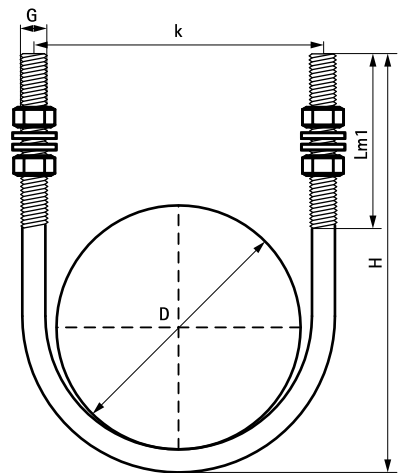

# Walraven U-Clamp (long)

(B 10 30)

for steel pipes 21.5 - 168.3 mm

## Features and Benefits

- U-clamp with thread
- including nuts and washers
- material: steel
- zinc plated

Part No.	D (mm)	D (")	DN	G	H (mm)	Lm1 (mm)	k (mm)	Pack 1
2085306021	21.5	1/2	15	M6	90	70	30	100
2085308027	26.9	3/4	20	M8	100	70	35	100
2085308034	33.7	1	25	M8	107	70	42	100
2085308042	42.4	1 1/4	32	M8	134	90	55	100
2085308049	48.3	1 1/2	40	M8	143	90	57	100
2085308060	60.3	2	50	M8	154	90	69	25
2085308076	76.1	2 1/2	65	M8	171	90	89	25
2085310090	88.9	3	80	M10	187	90	100	25
2085310114	114.3	4	100	M10	210	90	125	25
2085312140	139.7	5	125	M12	235	90	152	25
2085314168	168.3	6	150	M14	268	90	180	10