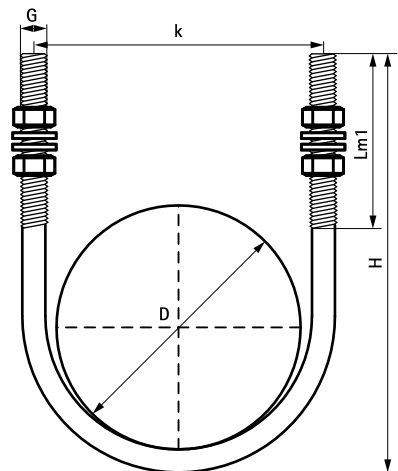

Walraven U-Clamp (long)

(B 10 30)

for steel pipes 21.5 - 168.3 mm

Features and Benefits

- U-clamp with thread
- including nuts and washers
- material: steel
- zinc plated

Part No.	D (mm)	D (")	DN	G	H (mm)	Lm1 (mm)	k (mm)	Pack 1
2085306021	21.5	1/2	15	M6	90	70	30	100
2085308027	26.9	3/4	20	M8	100	70	35	100
2085308034	33.7	1	25	M8	107	70	42	100
2085308042	42.4	1 1/4	32	M8	134	90	55	100
2085308049	48.3	1 1/2	40	M8	143	90	57	100
2085308060	60.3	2	50	M8	154	90	69	25
2085308076	76.1	2 1/2	65	M8	171	90	89	25
2085310090	88.9	3	80	M10	187	90	100	25
2085310114	114.3	4	100	M10	210	90	125	25
2085312140	139.7	5	125	M12	235	90	152	25
2085314168	168.3	6	150	M14	268	90	180	10