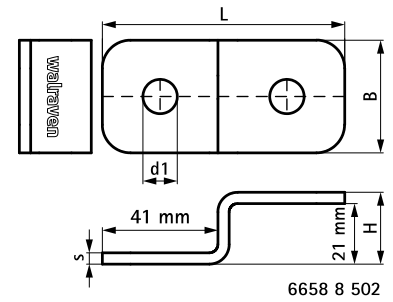

Walraven Strut Z-Bracket (BUP1000)

(H 28 128)

Features and Benefits

- to connect Strut rails to wall or ceiling
- connector to make Z-connections between Strut rails
- user friendly by rounded edges
- material: steel 1.0242 (S250GD) + ZM310 MAC
- surface protection:
 - product is part of the Walraven BIS UltraProtect® 1000 system
 - suitable for in- and outdoor applications
 - stands min. 1,000 hours salt spray test (max. 5% red rust) according to ISO 9227

Part No.	L	B	H	s	d1	For Rail	Pack 1
		(mm)	(mm)	(mm)	(mm)		
66588502	86 mm	40	25.5	4.0	Ø 12.2	Strut 41x21	50
66588504	86 mm	40	45	4.0	Ø 12.2	Strut 41x41 + 41x21D	50

Complementary

- Walraven RapidStrut® Fixing Rail (BUP1000)
- Walraven RapidStrut® Fixing Rail DS 5 (BUP1000)
- Walraven Strut Slide Nut (BUP1000)