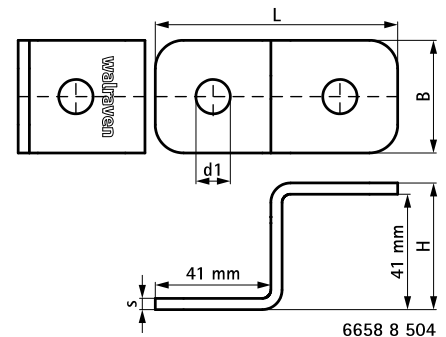

Walraven Strut Z-Bracket (BUP1000)

(H 28 128)

Features and Benefits

- to connect Strut rails to wall or ceiling
- connector to make Z-connections between Strut rails
- user friendly by rounded edges
- material: steel 1.0242 (S250GD) + ZM310 MAC
- surface protection:
 - product is part of the Walraven BIS UltraProtect® 1000 system
 - suitable for in- and outdoor applications
 - stands min. 1,000 hours salt spray test (max. 5% red rust) according to ISO 9227

Part No.	L	B	H	s	d1	For Rail	Pack 1
		(mm)	(mm)	(mm)	(mm)		
66588502	86 mm	40	25.5	4.0	Ø 12.2	Strut 41x21	50
66588504	86 mm	40	45	4.0	Ø 12.2	Strut 41x41 + 41x21D	50

Complementary

- Walraven RapidStrut® Fixing Rail (BUP1000)
- Walraven RapidStrut® Fixing Rail DS 5 (BUP1000)
- Walraven Strut Slide Nut (BUP1000)