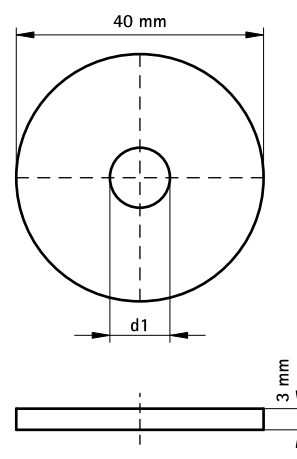

Complementary

Walraven RapidStrut® Cantilever Arm
(BUP1000)
Walraven RapidStrut® Fixing Rail DS 5
(BUP1000)

Alternative

Walraven Strut Washer – Flat (BUP1000)
Walraven Strut Washer – U-shaped
(BUP1000)