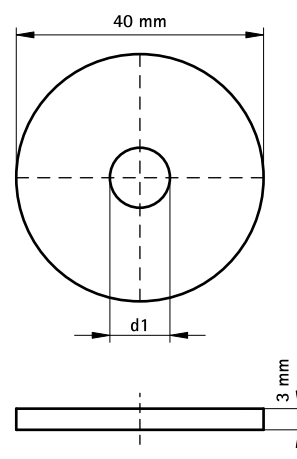

Complementary

Walraven RapidStrut® Cantilever Arm
(BUP1000)
Walraven RapidStrut® Fixing Rail DS 5
(BUP1000)

Alternative

Walraven Strut Washer - Flat (BUP1000)
Walraven Strut Washer - U-shaped
(BUP1000)