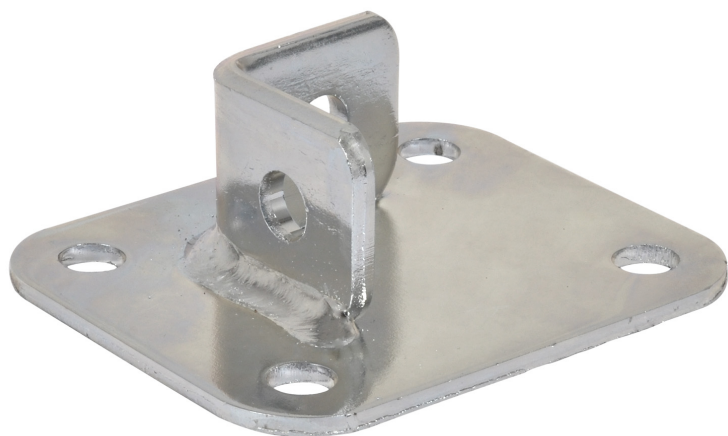

# Walraven Strut Floor Bracket

(H 16 50)

to make Strut rail fabrications

## Features and Benefits

- to make fabrication with Strut Rail
- easy fitting due to rounded edges
- zinc plated
- material: steel 1.0332

Part No.	L	B	H	s	s1	d1	For Rail	ST	Pack 1
		(mm)	(mm)	(mm)	(mm)	(mm)			
66583602	120 mm	100	44	4.0	4.0	Ø 13	Strut 41x41	zinc plated	15