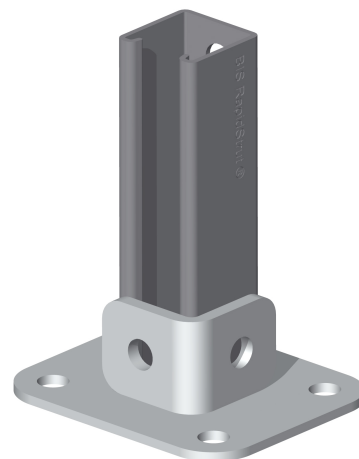

# Walraven Strut Floor Bracket

(H 16 50)

to make Strut rail fabrications

## Features and Benefits

- to make fabrication with Strut Rail
- easy fitting due to rounded edges
- zinc plated
- material: steel 1.0332

Part No.	L	B	H	s	s1	d1	For Rail	ST	Pack 1
		(mm)	(mm)	(mm)	(mm)	(mm)			
66583602	120 mm	100	44	4.0	4.0	Ø 13	Strut 41x41	zinc plated	15