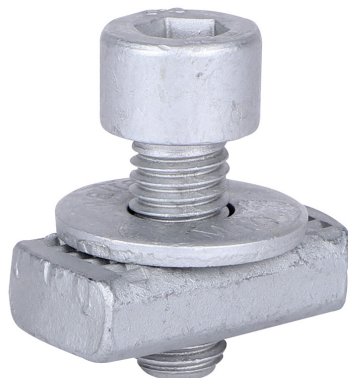

Walraven Strut Bolt Set Socket Head (BUP1000)

(H 24 72)

pre-assembled fasteners for Strut rail connections

Features and Benefits

- channel slide nut with Bolt DIN 933 and washer
- ready to use set for connecting brackets and other accessories to RapidStrut® Channels
- pre-assembled to save time at installation; no need to organize single fastener parts
- material: steel
- surface protection:
 - product is part of the Walraven BIS UltraProtect® 1000 system
 - suitable for in- and outdoor applications
 - stands min. 1,000 hours salt spray test (max. 5% red rust) according to ISO 9227

Part No.	G	L	LU (mm)	s1 (mm)	For Rail	Pack 1	Pack 2
613581002	M10	35	25	9	Strut	50	7,200