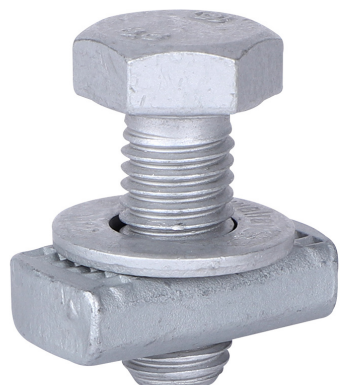

Walraven Strut Bolt Set Hexagon Head (BUP1000)

(H 24 71)

pre-assembled fasteners for Strut rail connections

Features and Benefits

- channel slide nut with Bolt DIN 933 and washer
- ready to use set for connecting brackets and other accessories to RapidStrut® Channels
- pre-assembled to save time at installation; no need to organize single fastener parts
- material: steel
- surface protection:
 - product is part of the Walraven BIS UltraProtect® 1000 system
 - suitable for in- and outdoor applications
 - stands min. 1,000 hours salt spray test (max. 5% red rust) according to ISO 9227

Part No.	G	L	LU (mm)	s1 (mm)	SW1 (mm)	For Rail	Pack 1	Pack 2
614581002	M10	31.4	25	9	17	Strut	50	7,200
614581003	M10	36.4	30	9	17	Strut	50	7,200
614581202	M12	32.5	25	9	19	Strut	50	7,200
614581203	M12	37.5	30	9	19	Strut	50	7,200